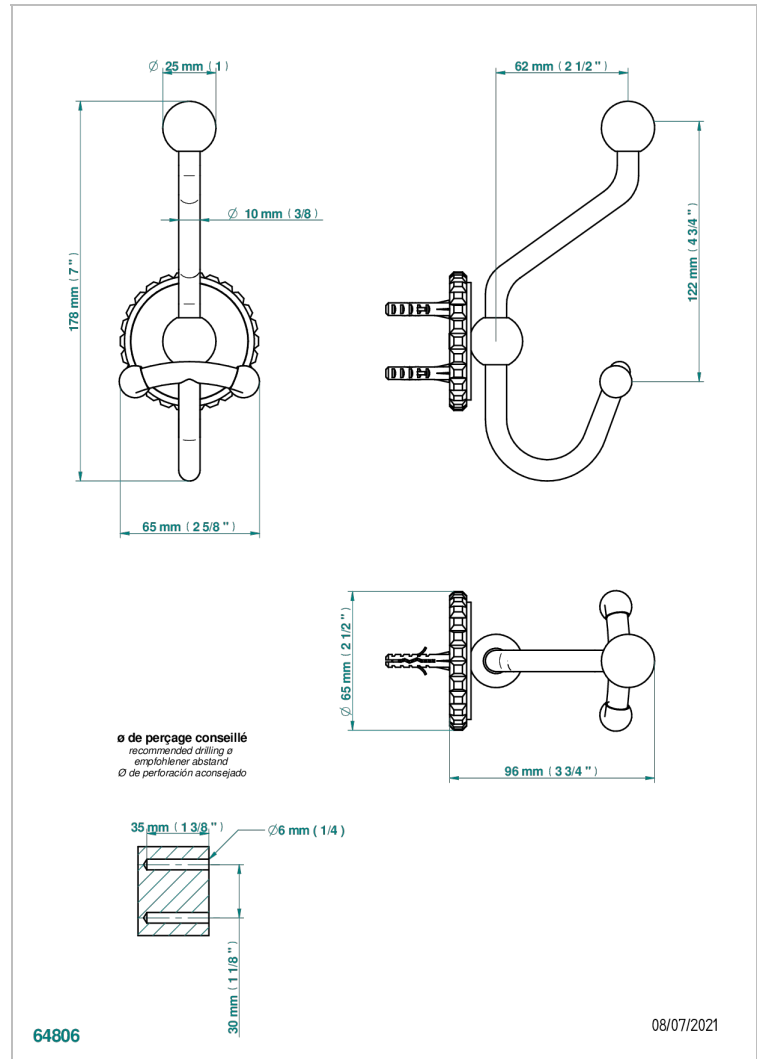

# SYSTEM CRYSTAL

G9J-510A

Double robe hook

THG<sup>®</sup>  
PARIS

## CHARACTERISTIC

- System Crystal
- Double robe hook