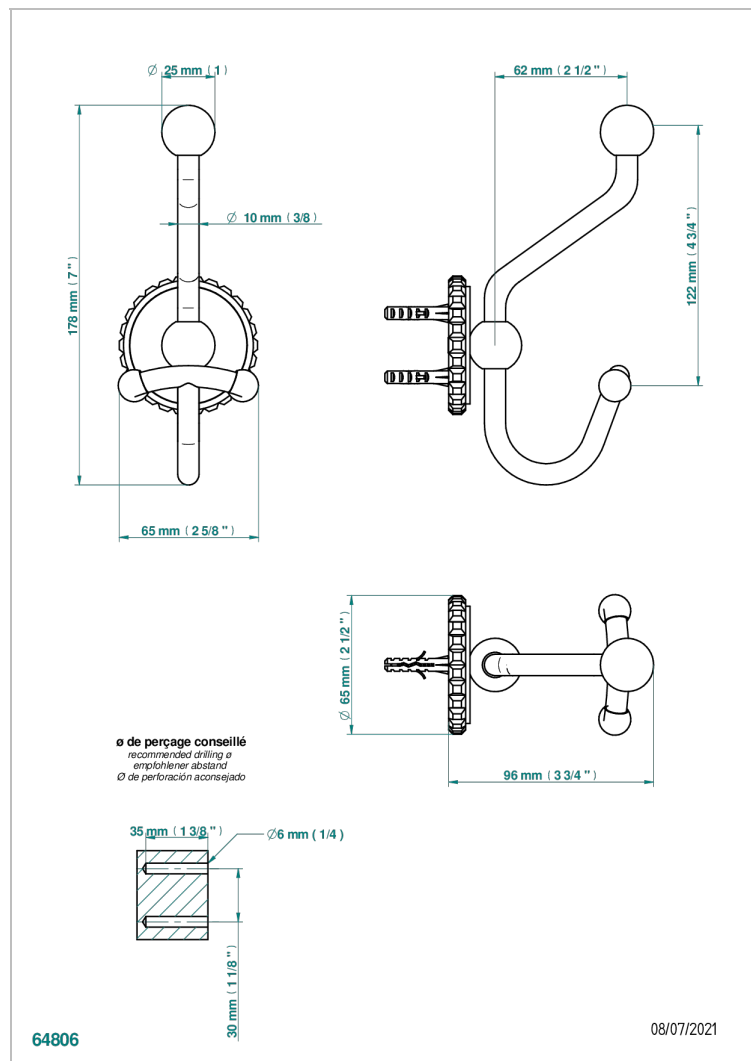

# SYSTEM HOWLITE WITH LEVER HANDLES

G9H-510A

Double robe hook

## CHARACTERISTIC

- System Howlite with lever handles
- Double robe hook