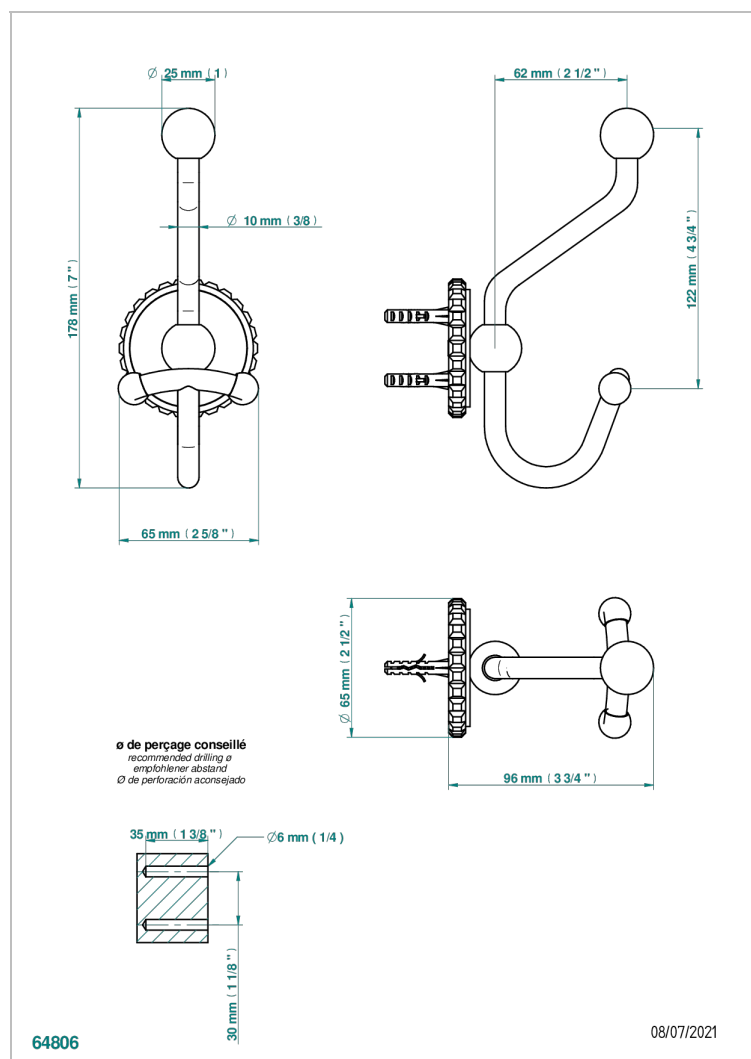

SYSTEM HOWLITE WITH LEVER

G9H-510A

Double robe hook

CHARACTERISTIC

- System Howlite with lever
- Double robe hook

AVAILABLE FINITIONS

Antique nickel - H28
Black ceram - D30
Blush PVD - H62
Brass color PVD - H49
Brown bronze color PVD - F33
Gold color PVD - H52

Nickel color PVD - H55
Polished chrome (color finish) - A02
Polished gold (color finish) - F01
Polished nickel - B01
Soft gold - F30
Soft matt gold - F31

Umber PVD - H66
Varnished matt antique red copper (color finish) - H07