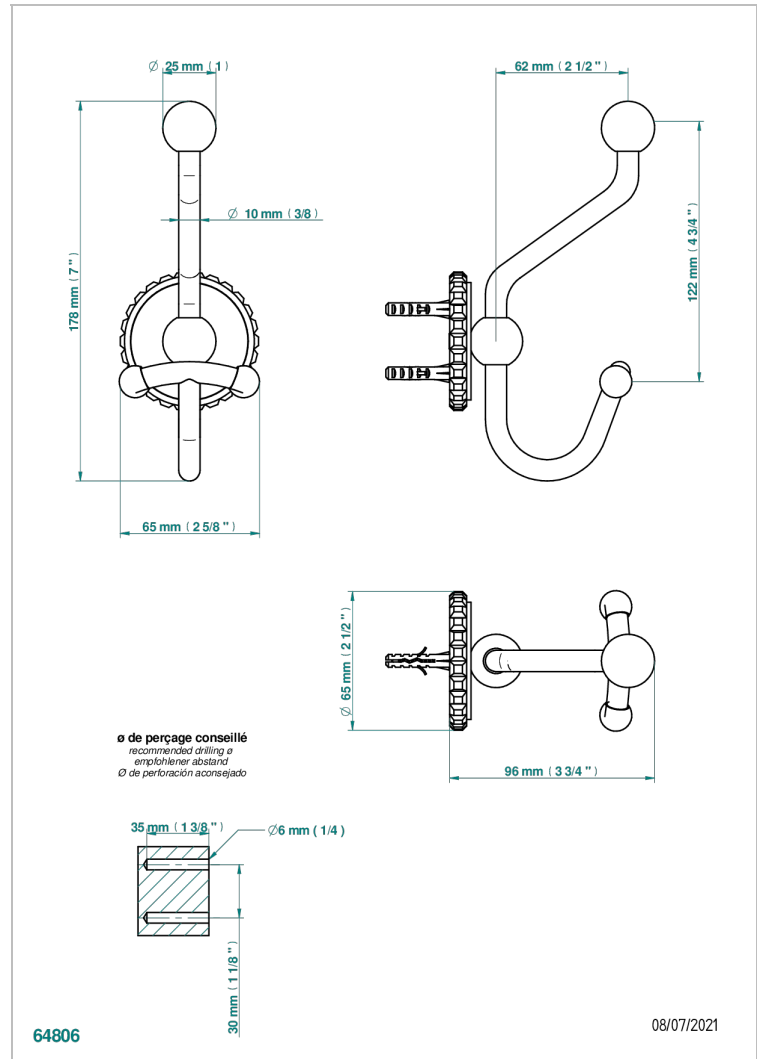

# SYSTEM HOWLITE WITH LEVER

G9H-510A

Double robe hook

## CHARACTERISTIC

- System Howlite with lever
- Double robe hook