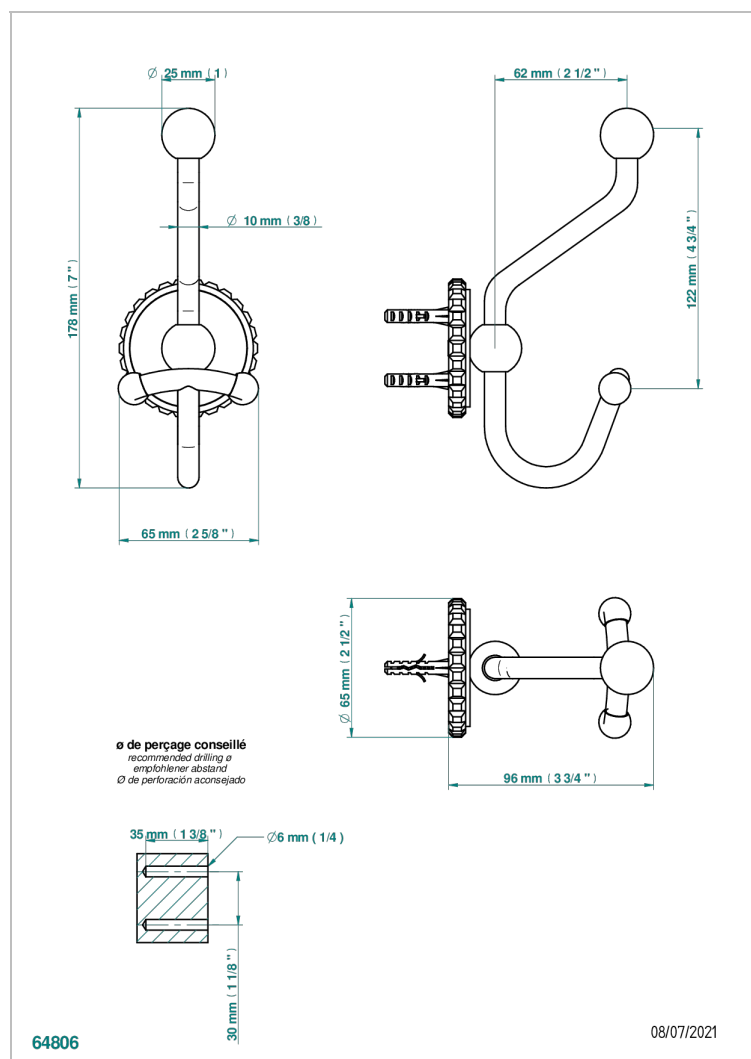

SYSTEM HOWLITE WITH LEVER

G9H-510A

Double robe hook

CHARACTERISTIC

- System Howlite with lever
- Double robe hook

AVAILABLE FINITIONS

Antique nickel - H28
Black ceram - D30
Blush PVD - H62
Brass color PVD - H49
Brown bronze color PVD - F33
Gold color PVD - H52

Nickel color PVD - H55
Polished chrome (color finish) - A02
Polished gold (color finish) - F01
Polished nickel - B01
Soft gold - F30
Soft matt gold - F31

Umber PVD - H66
Varnished matt antique red copper
(color finish) - H07