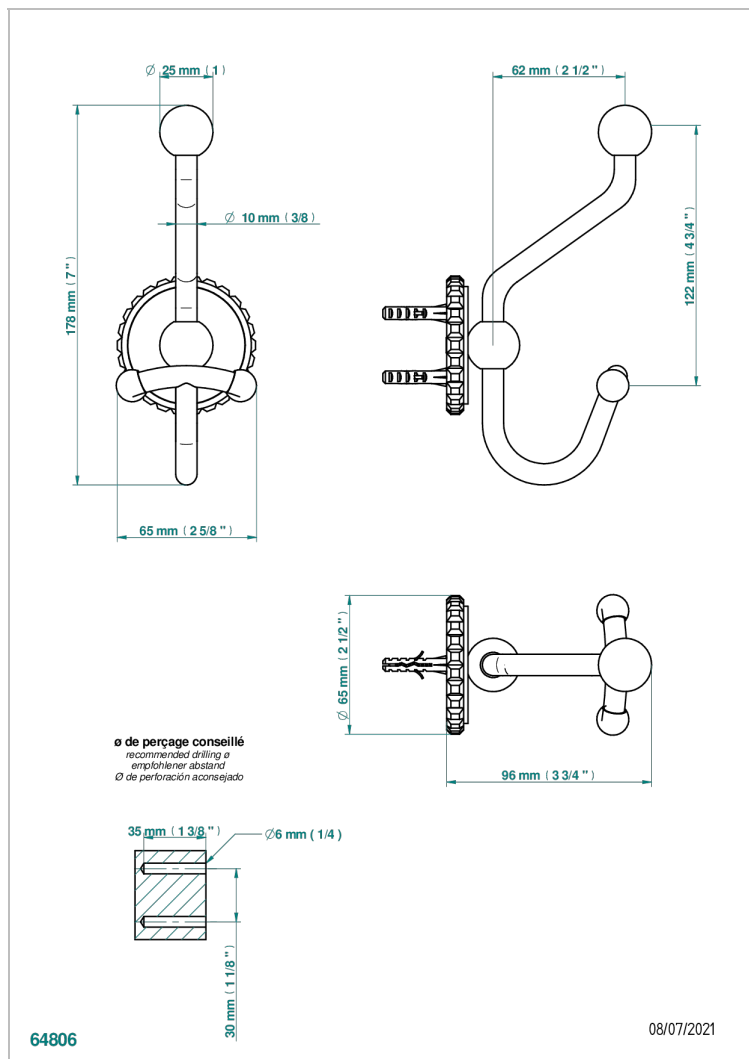

SYSTEM HOWLITE WITH LEVER

G9H-510A

双人浴衣架

THG[®]
PARIS

特色

- System Howlite with lever
- 双人浴衣架

可选饰面

Black ceram - D30
Blush PVD - H62
Graphite PVD - H64
Matt Umber PVD - H67
Matt blush PVD - H60
Matt graphite PVD - H65

浅金 - F30
漆面铜 - D01