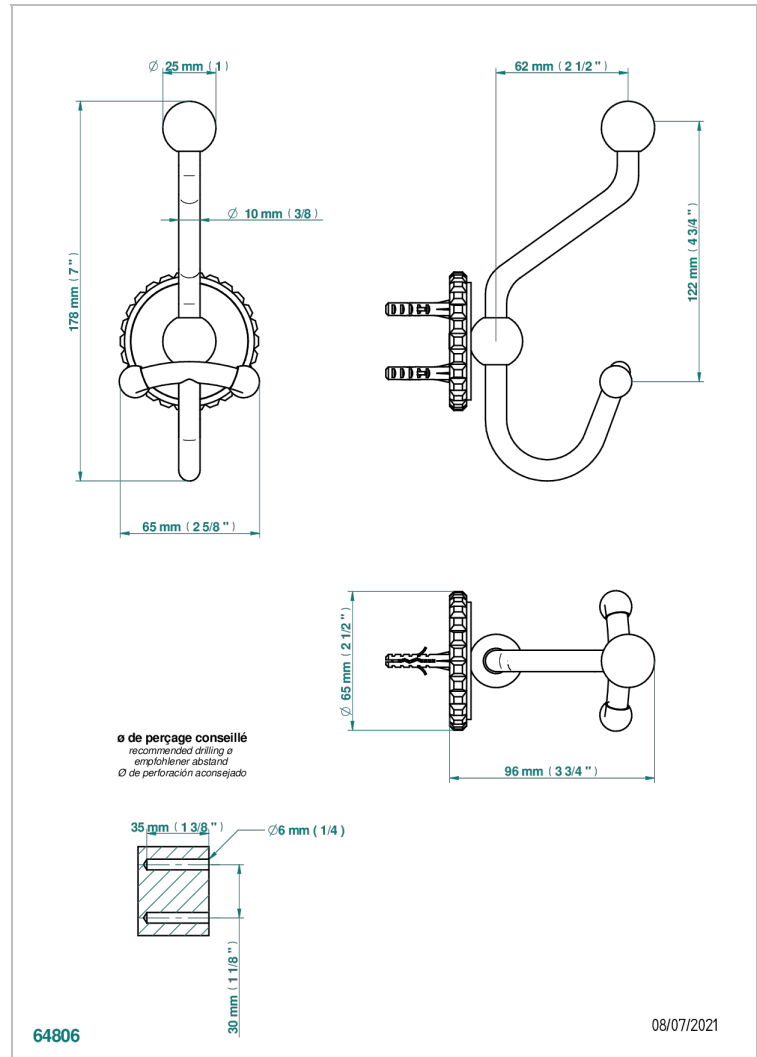

SYSTEM HOWLITE

G9G-510A

Double robe hook

THG[®]
PARIS

CHARACTERISTIC

- System Howlite
- Double robe hook

AVAILABLE FINITIONS

Black ceram - D30
Blush PVD - H62
Brass color PVD - H49
Brown bronze color PVD - F33
Chrome polished - A02
Copper antique matt, coated - H07

Matt nickel (American satin) - C01
Matt nickel color PVD - H56
Nickel antique / Sovereign - H28
Nickel color PVD - H55
Nickel polished - B01
Soft gold - F30

Soft matt gold - F31
Umber PVD - H66