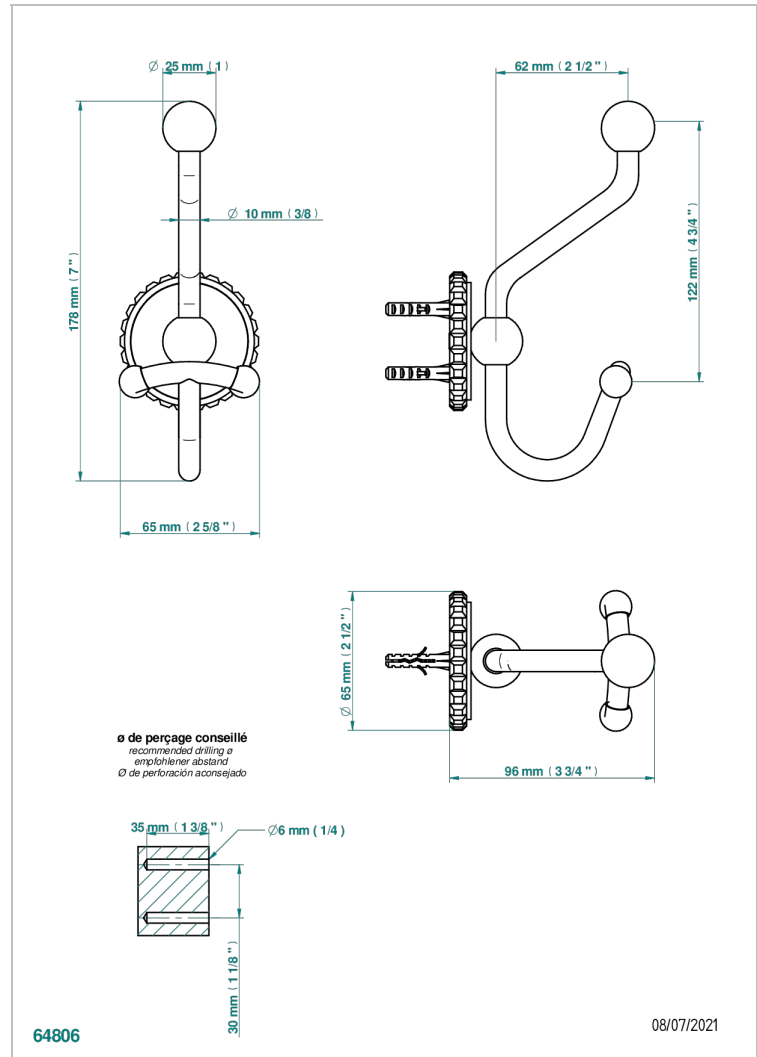

SYSTEM HOWLITE

G9G-510A

Double robe hook

THG[®]
PARIS

CHARACTERISTIC

- System Howlite
- Double robe hook

AVAILABLE FINITIONS

Antique nickel - H28
Black ceram - D30
Blush PVD - H62
Brass color PVD - H49
Brown bronze color PVD - F33
Gold color PVD - H52

Nickel color PVD - H55
Polished chrome (color finish) - A02
Polished gold (color finish) - F01
Polished nickel - B01
Soft gold - F30
Soft matt gold - F31

Umber PVD - H66
Varnished matt antique red copper
(color finish) - H07