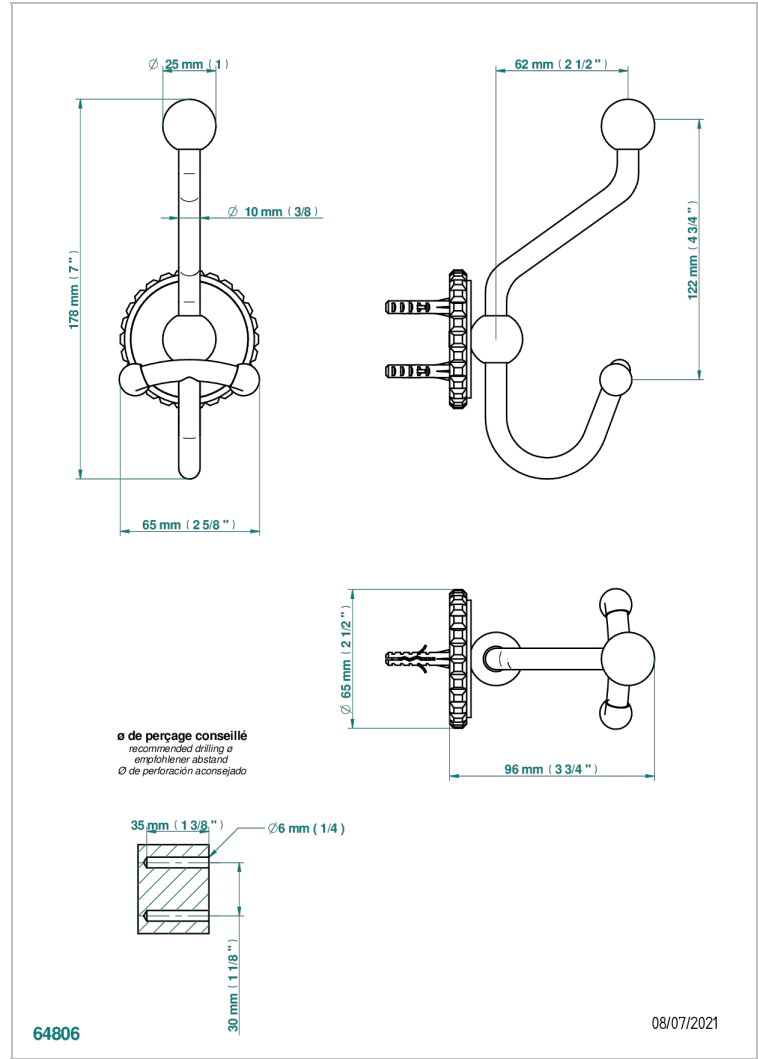

SYSTEM SQUARED METAL WITH LEVER HANDLES

G9F-510A

Double robe hook

CHARACTERISTIC

- System Squared Metal with lever handles
- Double robe hook

AVAILABLE FINITIONS

Black ceram - D30
Blush PVD - H62
Brass color PVD - H49
Brown bronze color PVD - F33
Chrome polished - A02
Copper antique matt, coated - H07

Matt nickel (American satin) - C01
Matt nickel color PVD - H56
Nickel antique / Sovereign - H28
Nickel color PVD - H55
Nickel polished - B01
Polished chrome with gold inlay - GA1

Soft gold - F30
Soft matt gold - F31
Umber PVD - H66