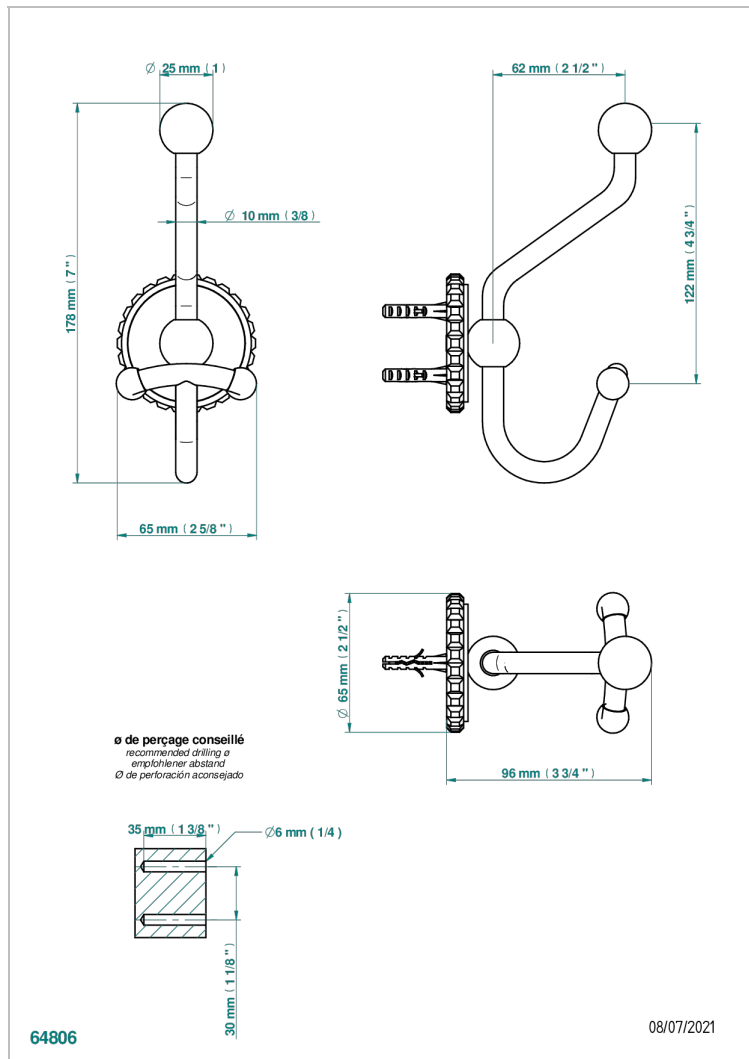

# SYSTEM SQUARED METAL WITH LEVER

G9F-510A

Double robe hook

## CHARACTERISTIC

- System Squared Metal with lever
- Double robe hook