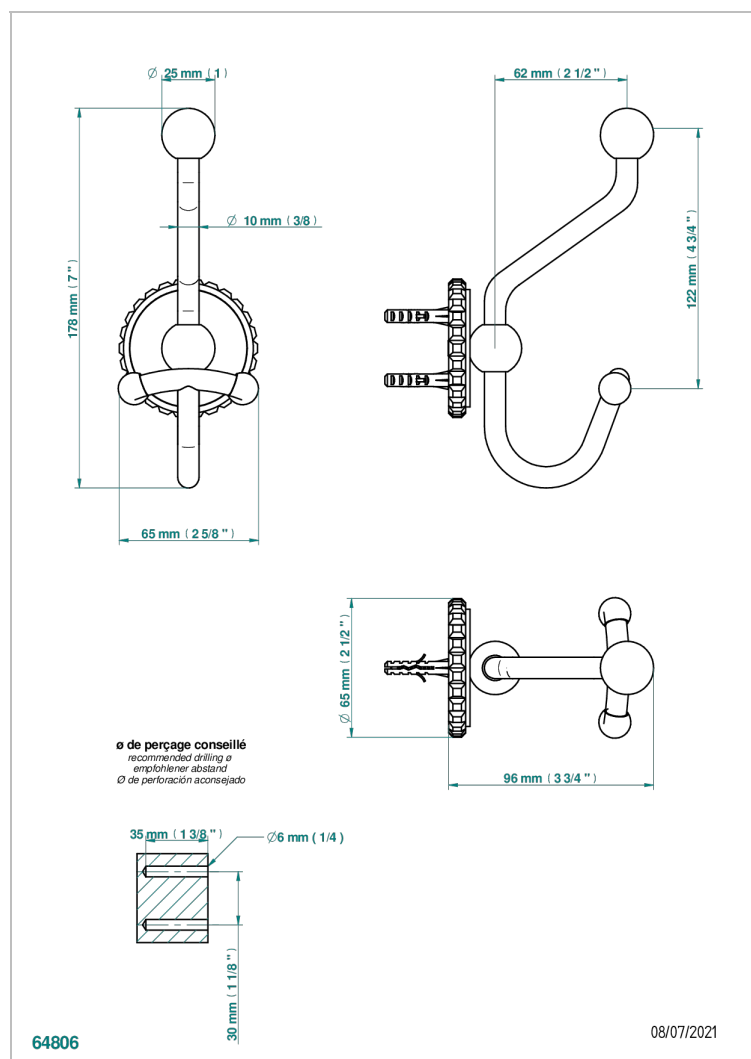

# SYSTEM SQUARED METAL WITH LEVER

G9F-510A

Double robe hook

## CHARACTERISTIC

- System Squared Metal with lever
- Double robe hook