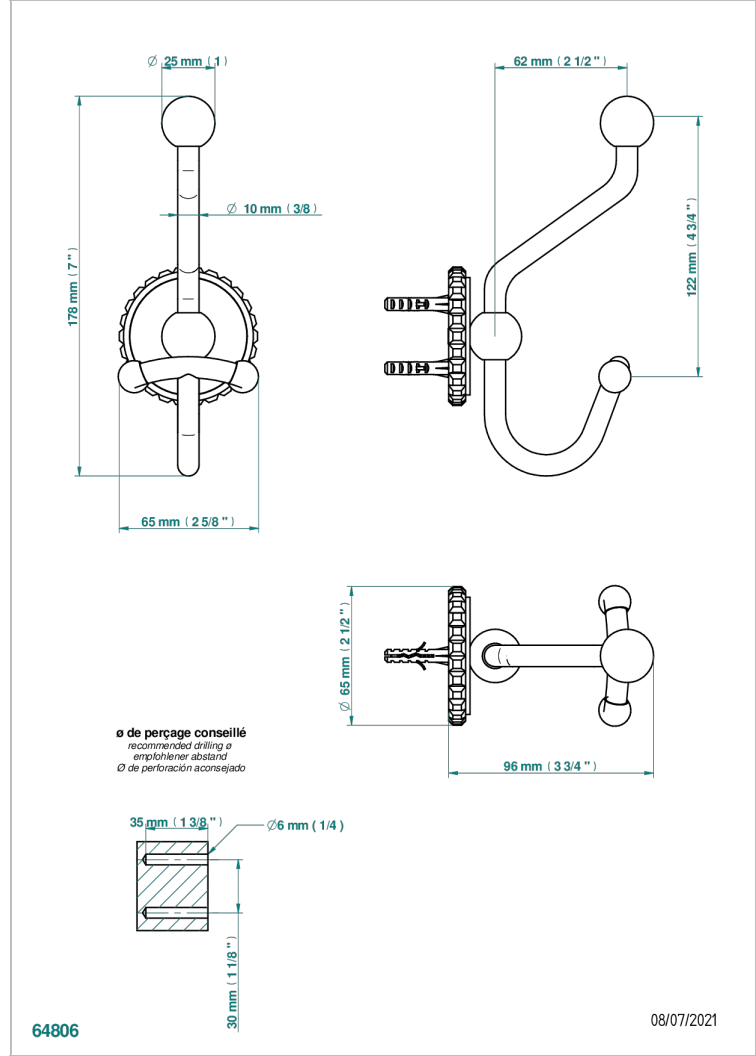

SYSTEM SQUARED METAL WITH LEVER

G9F-510A

双人浴衣架

THG[®]
PARIS

特色

- System Squared Metal with lever
- 双人浴衣架

可选饰面

Black ceram - D30
Blush PVD - H62
Graphite PVD - H64
Matt Umber PVD - H67
Matt blush PVD - H60
Matt graphite PVD - H65

抛光镍 - B01
浅金 - F30
漆面铜 - D01