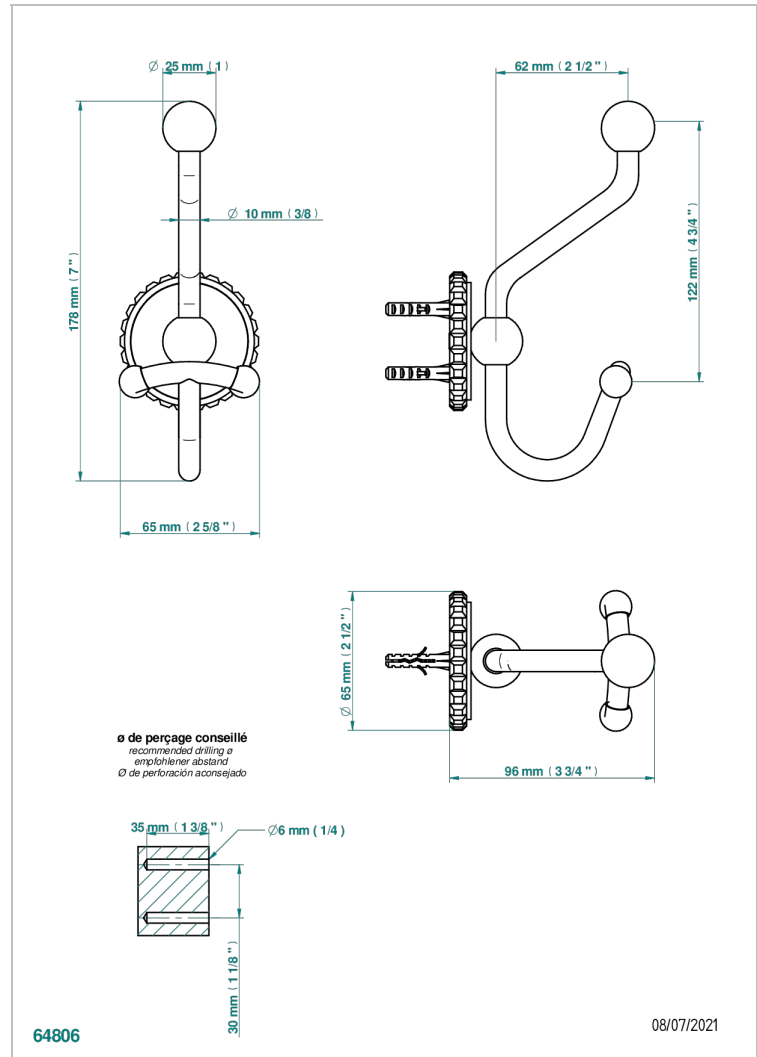

# SYSTEM SQUARED METAL

G9E-510A

Double robe hook

## CHARACTERISTIC

- System Squared Metal
- Double robe hook