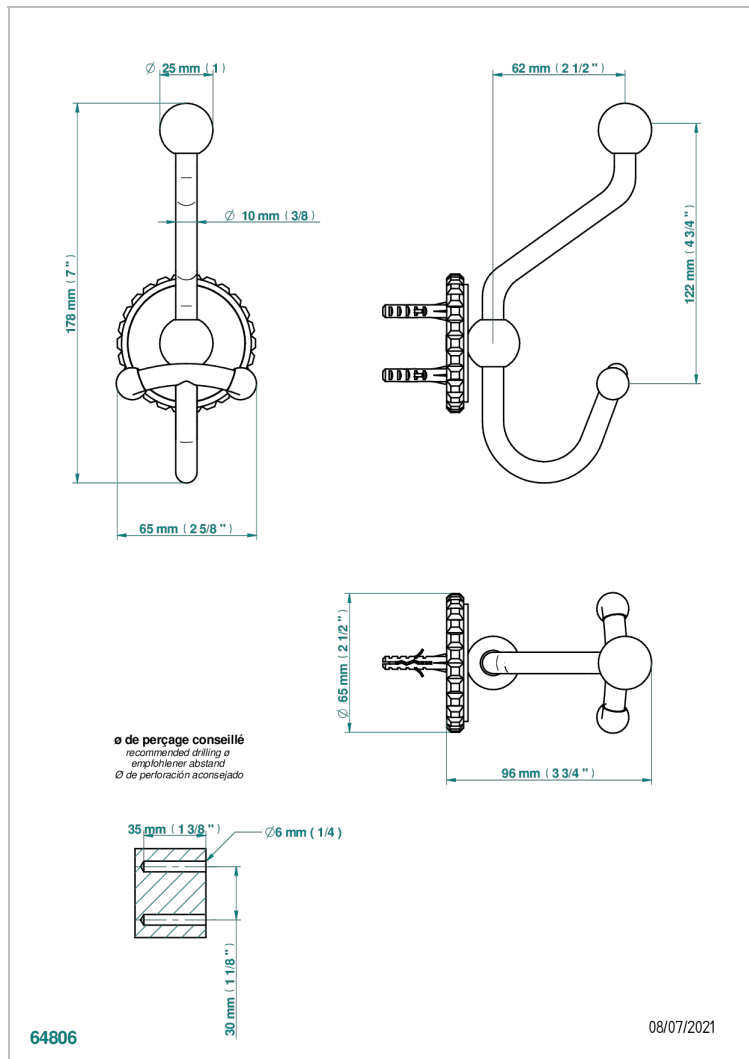

# SYSTEM SQUARED METAL

G9E-510A

Double robe hook

THG<sup>®</sup>  
PARIS

## CHARACTERISTIC

- System Squared Metal
- Double robe hook