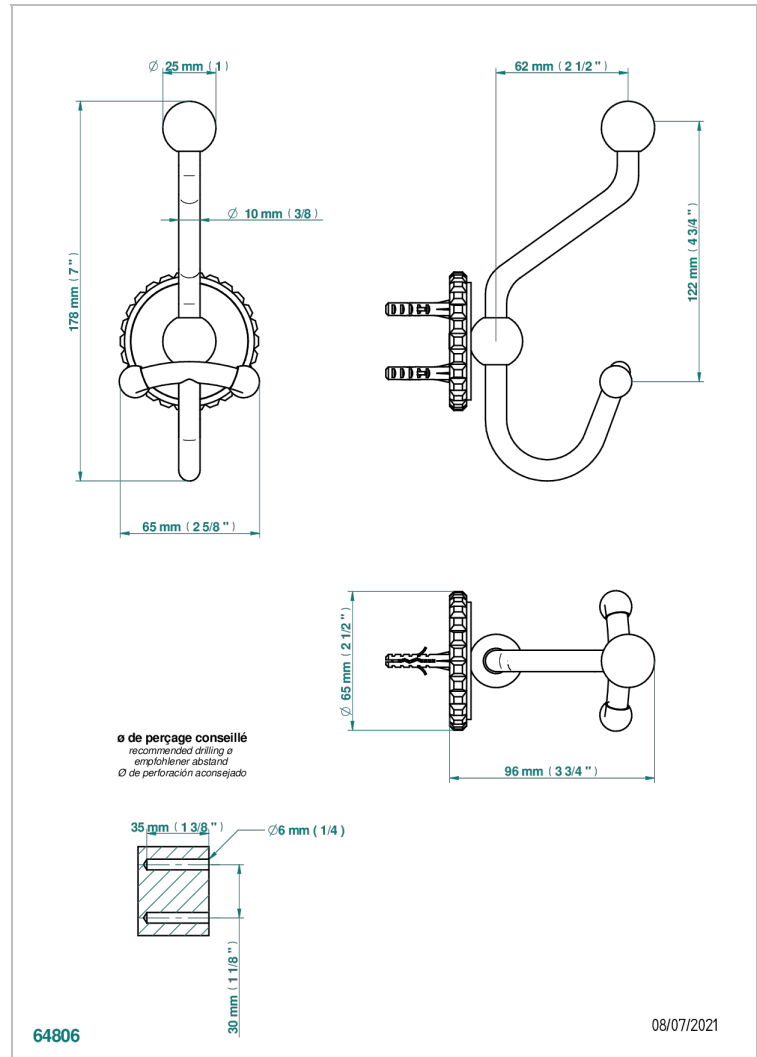

SYSTEM SQUARED METAL

G9E-510A

Double robe hook

THG[®]
PARIS

CHARACTERISTIC

- System Squared Metal
- Double robe hook

AVAILABLE FINITIONS

Antique nickel - H28
Black ceram - D30
Blush PVD - H62
Brass color PVD - H49
Brown bronze color PVD - F33
Gold color PVD - H52

Nickel color PVD - H55
Polished chrome (color finish) - A02
Polished chrome with gold inlay - GA1
Polished gold (color finish) - F01
Polished nickel - B01
Soft gold - F30

Soft matt gold - F31
Umber PVD - H66
Varnished matt antique red copper (color finish) - H07