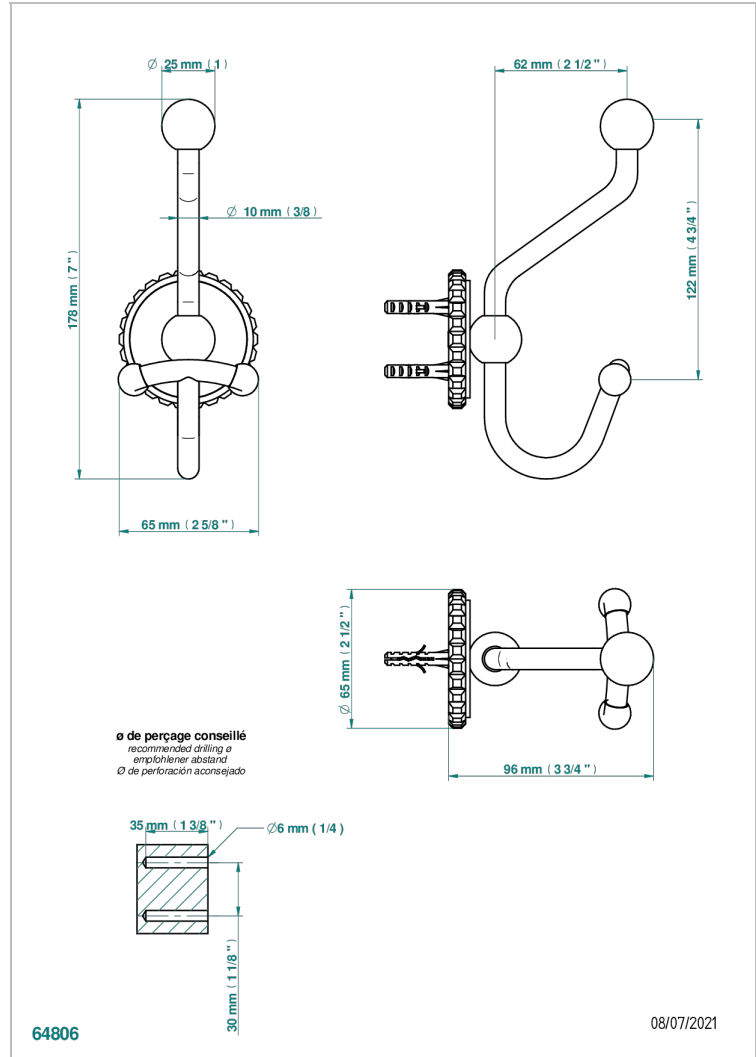

SYSTEM SQUARED METAL

G9E-510A

双人浴衣架

THG[®]
PARIS

特色

- System Squared Metal
- 双人浴衣架

可选饰面

Black ceram - D30
Blush PVD - H62
Graphite PVD - H64
Matt Umber PVD - H67
Matt blush PVD - H60
Matt graphite PVD - H65

抛光镍 - B01
浅金 - F30
漆面铜 - D01