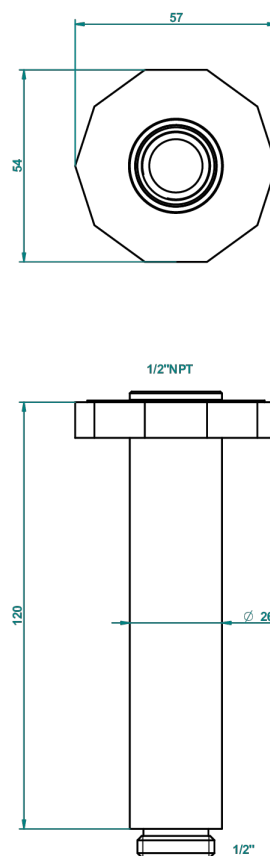

LES ONDES WITH LEVER HANDLES

G8B-82V/US

THG[®]
PARIS

Vertical shower arm ceiling mounted 1/2" connection

64797

31/10/2017

CHARACTERISTIC

- Les Ondes with lever handles
- Vertical shower arm ceiling mounted 1/2" connection

Nickel antique / Sovereign - H28

Nickel color PVD - H55

Nickel polished - B01

Soft gold - F30

Soft matt gold - F31

Umber PVD - H66