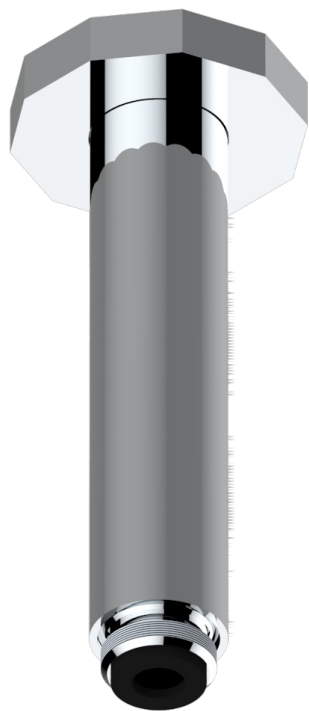

LES ONDES WITH LEVER HANDLES

G8B-82V/US

THG[®]
PARIS

Vertical shower arm ceiling mounted 1/2" connection

64797

31/10/2017

CHARACTERISTIC

- Les Ondes with lever handles
- Vertical shower arm ceiling mounted 1/2" connection

AVAILABLE FINITIONS

Black ceram - D30

Blush PVD - H62

Brass color PVD - H49

Brown bronze color PVD - F33

Chrome polished - A02

Chrome polished / gold polished - G02

Copper antique matt, coated - H07

Gold color PVD - H52

Gold mat - F07

Gold polished - F01

Graphite PVD - H64

Light coated bronze - D01

Matt Umber PVD - H67

Matt blush PVD - H60

Matt brass color PVD - H50

Nickel antique / Sovereign - H28

Nickel color PVD - H55

Nickel polished - B01

Soft gold - F30

Soft matt gold - F31

Umber PVD - H66