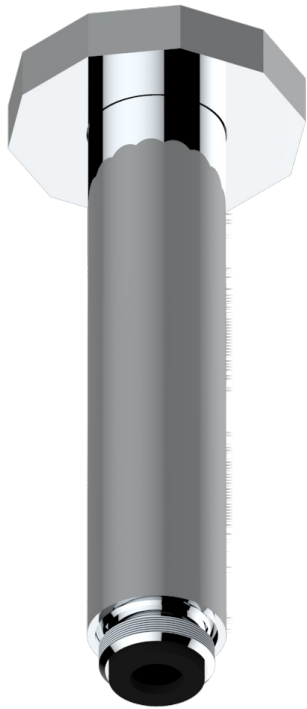

# LES ONDES WITH LEVER HANDLES

G8B-82V/US

Vertical shower arm ceiling mounted 1/2" connection

THG<sup>®</sup>  
PARIS

64797

31/10/2017

## CHARACTERISTIC

- Les Ondes with lever handles
- Vertical shower arm ceiling mounted 1/2" connection

## AVAILABLE FINITIONS

Black ceram - D30  
Blush PVD - H62  
Brass color PVD - H49  
Brown bronze color PVD - F33  
Chrome polished - A02  
Chrome polished / gold polished - G02

Copper antique matt, coated - H07  
Gold color PVD - H52  
Gold mat - F07  
Gold polished - F01  
Graphite PVD - H64  
Light coated bronze - D01

Nickel polished - B01  
Soft gold - F30  
Soft matt gold - F31  
Umber PVD - H66