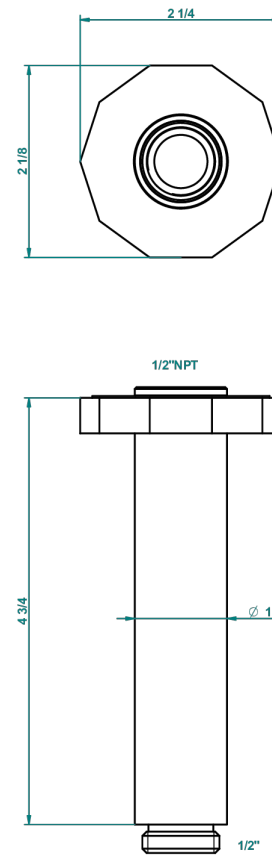

# LES ONDES WITH LEVER HANDLES

G8B-82V/US

Vertical shower arm ceiling mounted 1/2" connection

THG<sup>®</sup>  
PARIS

64797

31/10/2017

## CHARACTERISTIC

- Les Ondes with lever handles
- Vertical shower arm ceiling mounted 1/2" connection