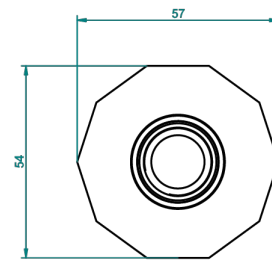

LES ONDES

G8A-82V/US

Vertical shower arm ceiling mounted 1/2" connection

64797

31/10/2017

CHARACTERISTIC

- Les Ondes
- Vertical shower arm ceiling mounted 1/2" connection

AVAILABLE FINITIONS