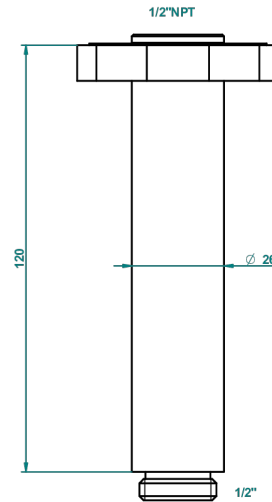

LES ONDES

G8A-82V/US

Vertical shower arm ceiling mounted 1/2" connection

64797

31/10/2017

CHARACTERISTIC

- Les Ondes
- Vertical shower arm ceiling mounted 1/2" connection

AVAILABLE FINITIONS