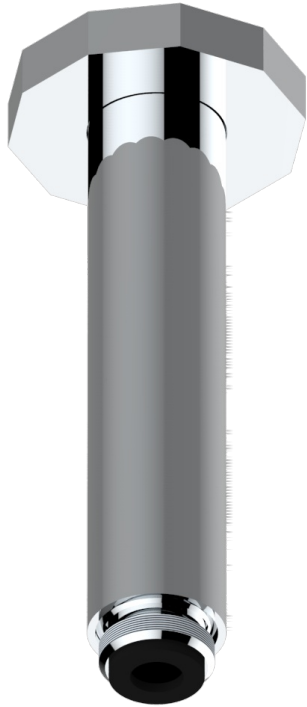

LES ONDES

G8A-82V/US

Vertical shower arm ceiling mounted 1/2" connection

64797

31/10/2017

CHARACTERISTIC

- Les Ondes
- Vertical shower arm ceiling mounted 1/2" connection

AVAILABLE FINITIONS

Black ceram - D30
Blush PVD - H62
Brass color PVD - H49
Brown bronze color PVD - F33
Chrome polished - A02
Chrome polished / gold polished - G02

Copper antique matt, coated - H07
Gold color PVD - H52
Gold mat - F07
Gold polished - F01
Graphite PVD - H64
Light coated bronze - D01

Matt Umber PVD - H67
Matt blush PVD - H60
Matt brass color PVD - H50
Matt brown bronze color PVD - F34
Matt chrome (American satin) - C02
Matt gold color PVD - H53

Matt graphite PVD - H65
Matt nickel (American satin) - C01
Matt nickel color PVD - H56
Natural smoked Brass - A13
Nickel antique / Sovereign - H28
Nickel color PVD - H55

Nickel polished - B01
Soft gold - F30
Soft matt gold - F31
Umber PVD - H66