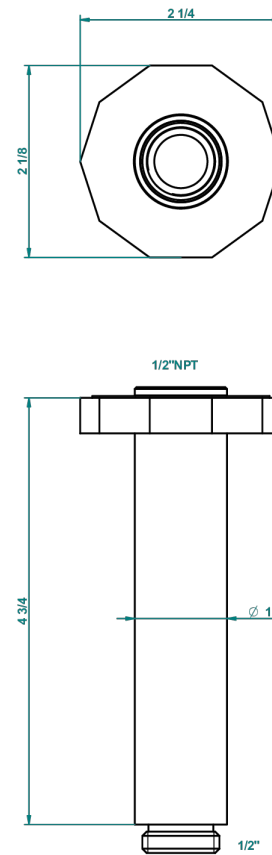

LES ONDES

G8A-82V/US

Vertical shower arm ceiling mounted 1/2" connection

64797

31/10/2017

CHARACTERISTIC

- Les Ondes
- Vertical shower arm ceiling mounted 1/2" connection

AVAILABLE FINITIONS

Black ceram - D30
Blush PVD - H62
Brass color PVD - H49
Brown bronze color PVD - F33
Chrome polished - A02
Chrome polished / gold polished - G02

Copper antique matt, coated - H07
Gold color PVD - H52
Gold mat - F07
Gold polished - F01
Graphite PVD - H64
Light coated bronze - D01