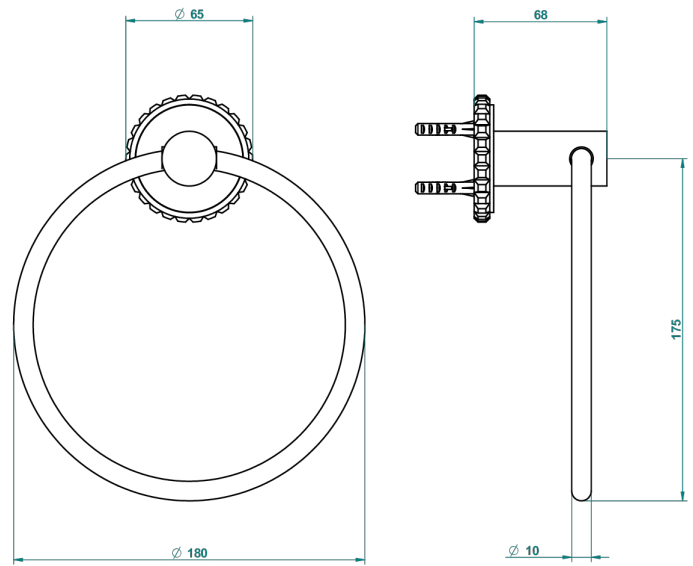

SYSTEM CRYSTAL WITH LEVER

G9K-504N

Single towel ring

THG®
PARIS

64789

31/10/2017

CHARACTERISTIC

- System Crystal with lever
- Single towel ring

AVAILABLE FINITIONS

Antique nickel - H28
Black ceram - D30
Blush PVD - H62
Brass color PVD - H49
Brown bronze color PVD - F33
Gold color PVD - H52

Graphite PVD - H64
Lacquered light bronze - D01
Matt Umber PVD - H67
Matt blush PVD - H60
Matt brass color PVD - H50
Matt brown bronze color PVD - F34

Matt chrome - C02
Matt gold - F07
Matt gold color PVD - H53
Matt graphite PVD - H65
Matt nickel (color finish) - C01
Matt nickel color PVD - H56

Nickel color PVD - H55
Polished chrome (color finish) - A02
Polished gold (color finish) - F01
Polished nickel - B01
Soft gold - F30
Soft matt gold - F31

Umber PVD - H66
Varnished matt antique red copper
(color finish) - H07