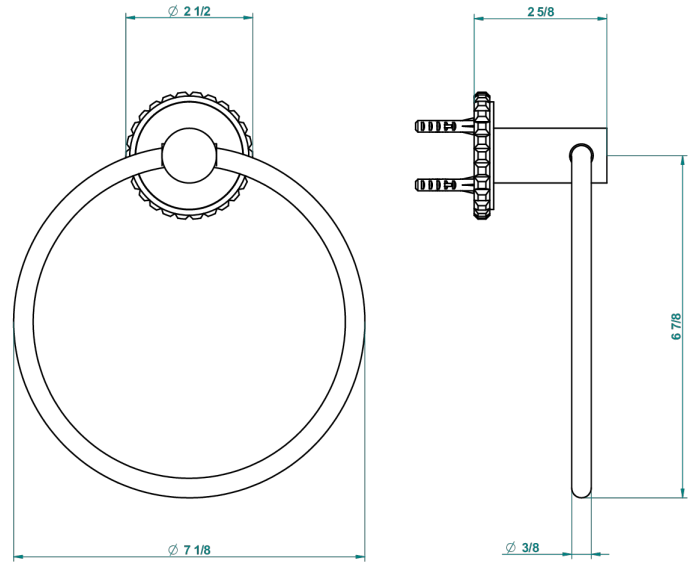

SYSTEM HOWLITE WITH LEVER

G9H-504N

Single towel ring

THG®
PARIS

64789

31/10/2017

CHARACTERISTIC

- System Howlite with lever
- Single towel ring

AVAILABLE FINITIONS

Antique nickel - H28
Black ceram - D30
Blush PVD - H62
Brass color PVD - H49
Brown bronze color PVD - F33
Gold color PVD - H52

Graphite PVD - H64
Lacquered light bronze - D01
Matt Umber PVD - H67
Matt blush PVD - H60
Matt brass color PVD - H50
Matt brown bronze color PVD - F34

Matt chrome - C02
Matt gold - F07
Matt gold color PVD - H53
Matt graphite PVD - H65
Matt nickel (color finish) - C01
Matt nickel color PVD - H56

Nickel color PVD - H55
Polished chrome (color finish) - A02
Polished gold (color finish) - F01
Polished nickel - B01
Soft gold - F30
Soft matt gold - F31

Umber PVD - H66
Varnished matt antique red copper
(color finish) - H07