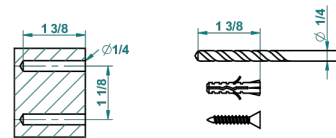

SYSTEM HOWLITE WITH LEVER

G9H-504N

Single towel ring

THG®
PARIS

64789

31/10/2017

CHARACTERISTIC

- System Howlite with lever
- Single towel ring

AVAILABLE FINITIONS

Antique nickel - H28
Black ceram - D30
Blush PVD - H62
Brass color PVD - H49
Brown bronze color PVD - F33
Gold color PVD - H52

Graphite PVD - H64
Lacquered light bronze - D01
Matt Umber PVD - H67
Matt blush PVD - H60
Matt brass color PVD - H50
Matt brown bronze color PVD - F34

Matt chrome - C02
Matt gold - F07
Matt gold color PVD - H53
Matt graphite PVD - H65
Matt nickel (color finish) - C01
Matt nickel color PVD - H56

Nickel color PVD - H55
Polished chrome (color finish) - A02
Polished gold (color finish) - F01
Polished nickel - B01
Soft gold - F30
Soft matt gold - F31

Umber PVD - H66
Varnished matt antique red copper
(color finish) - H07