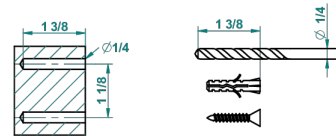

SYSTEM HOWLITE WITH LEVER

G9H-504N

Single towel ring

THG®
PARIS

64789

31/10/2017

CHARACTERISTIC

- System Howlite with lever
- Single towel ring

AVAILABLE FINITIONS

Antique nickel - H28
Black ceram - D30
Blush PVD - H62
Brass color PVD - H49
Brown bronze color PVD - F33
Gold color PVD - H52

Graphite PVD - H64
Lacquered light bronze - D01
Matt Umber PVD - H67
Matt blush PVD - H60
Matt brass color PVD - H50
Matt brown bronze color PVD - F34

Matt chrome - C02
Matt gold - F07
Matt gold color PVD - H53
Matt graphite PVD - H65
Matt nickel (color finish) - C01
Matt nickel color PVD - H56

Nickel color PVD - H55
Polished chrome (color finish) - A02
Polished gold (color finish) - F01
Polished nickel - B01
Soft gold - F30
Soft matt gold - F31

Umber PVD - H66
Varnished matt antique red copper
(color finish) - H07