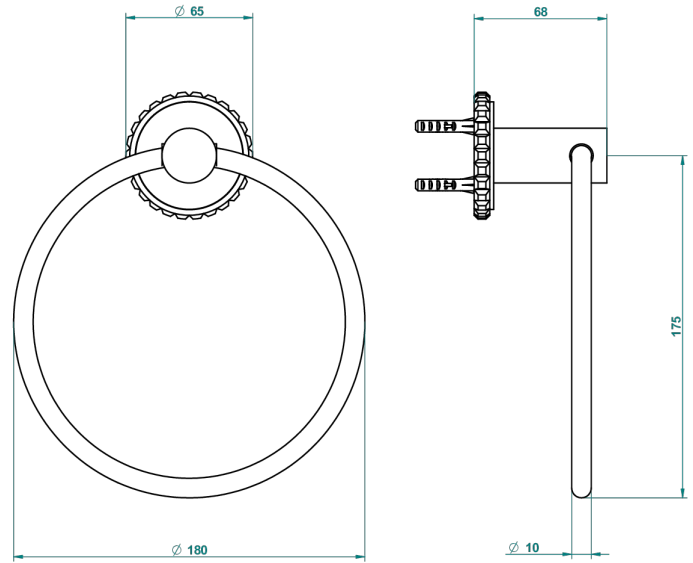

SYSTEM HOWLITE WITH LEVER

G9H-504N

Single towel ring

THG®
PARIS

64789

31/10/2017

CHARACTERISTIC

- System Howlite with lever
- Single towel ring

AVAILABLE FINITIONS

Antique nickel - H28
Black ceram - D30
Blush PVD - H62
Brass color PVD - H49
Brown bronze color PVD - F33
Gold color PVD - H52

Graphite PVD - H64
Lacquered light bronze - D01
Matt Umber PVD - H67
Matt blush PVD - H60
Matt brass color PVD - H50
Matt brown bronze color PVD - F34

Matt chrome - C02
Matt gold - F07
Matt gold color PVD - H53
Matt graphite PVD - H65
Matt nickel (color finish) - C01
Matt nickel color PVD - H56

Nickel color PVD - H55
Polished chrome (color finish) - A02
Polished gold (color finish) - F01
Polished nickel - B01
Soft gold - F30
Soft matt gold - F31

Umber PVD - H66
Varnished matt antique red copper
(color finish) - H07