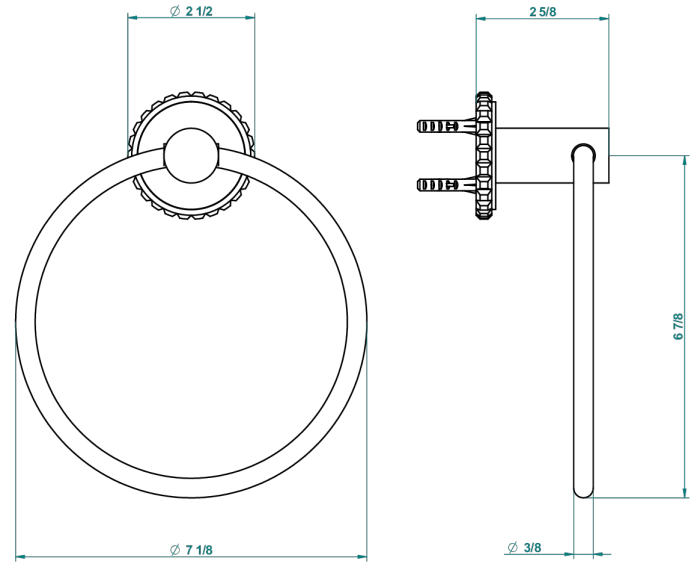

SYSTEM HOWLITE WITH LEVER

G9H-504N

Single towel ring

THG®
PARIS

64789

31/10/2017

CHARACTERISTIC

- System Howlite with lever
- Single towel ring

AVAILABLE FINITIONS

Antique nickel - H28
Black ceram - D30
Blush PVD - H62
Brass color PVD - H49
Brown bronze color PVD - F33
Gold color PVD - H52

Graphite PVD - H64
Lacquered light bronze - D01
Matt Umber PVD - H67
Matt blush PVD - H60
Matt brass color PVD - H50
Matt brown bronze color PVD - F34

Matt chrome - C02
Matt gold - F07
Matt gold color PVD - H53
Matt graphite PVD - H65
Matt nickel (color finish) - C01
Matt nickel color PVD - H56

Nickel color PVD - H55
Polished chrome (color finish) - A02
Polished gold (color finish) - F01
Polished nickel - B01
Soft gold - F30
Soft matt gold - F31

Umber PVD - H66
Varnished matt antique red copper
(color finish) - H07