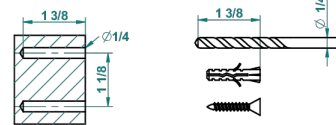

SYSTEM HOWLITE WITH LEVER

G9H-504N

Single towel ring

THG®
PARIS

64789

31/10/2017

CHARACTERISTIC

- System Howlite with lever
- Single towel ring

AVAILABLE FINITIONS

Antique nickel - H28
Black ceram - D30
Blush PVD - H62
Brass color PVD - H49
Brown bronze color PVD - F33
Gold color PVD - H52

Graphite PVD - H64
Lacquered light bronze - D01
Matt Umber PVD - H67
Matt blush PVD - H60
Matt brass color PVD - H50
Matt brown bronze color PVD - F34

Matt chrome - C02
Matt gold - F07
Matt gold color PVD - H53
Matt graphite PVD - H65
Matt nickel (color finish) - C01
Matt nickel color PVD - H56

Nickel color PVD - H55
Polished chrome (color finish) - A02
Polished gold (color finish) - F01
Polished nickel - B01
Soft gold - F30
Soft matt gold - F31

Umber PVD - H66
Varnished matt antique red copper
(color finish) - H07