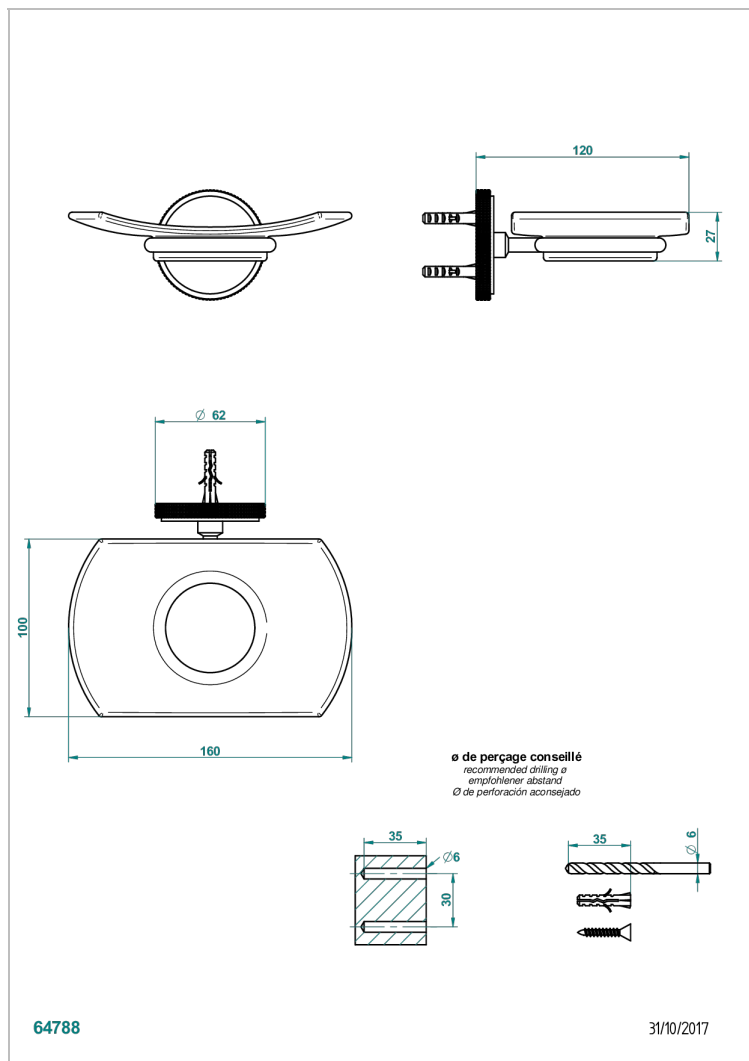

SYSTEM DIAMOND METAL WITH LEVER HANDLES

G9D-500

Glass soap dish, wall mounted

CHARACTERISTIC

- System Diamond Metal with lever handles
- Glass soap dish, wall mounted

AVAILABLE FINITIONS

Black ceram - D30
Blush PVD - H62
Brass color PVD - H49
Brown bronze color PVD - F33
Chrome polished - A02
Copper antique matt, coated - H07