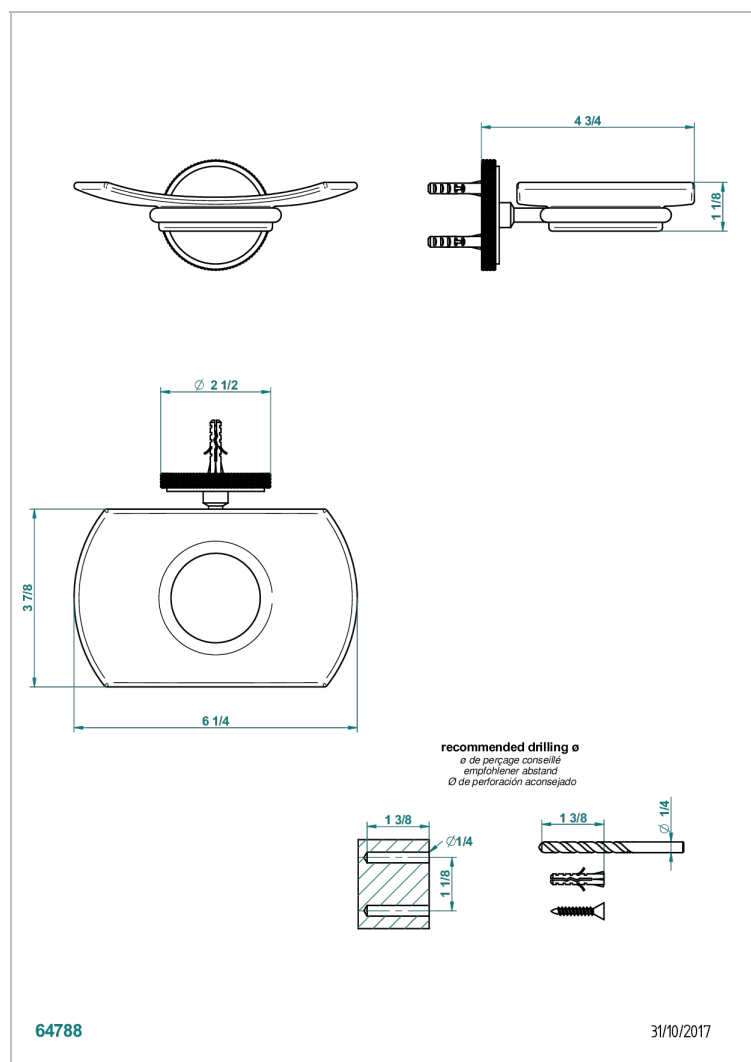

SYSTEM DIAMOND METAL WITH LEVER HANDLES

G9D-500

Glass soap dish, wall mounted

CHARACTERISTIC

- System Diamond Metal with lever handles
- Glass soap dish, wall mounted

AVAILABLE FINITIONS

Black ceram - D30
 Blush PVD - H62
 Brass color PVD - H49
 Brown bronze color PVD - F33
 Chrome polished - A02
 Copper antique matt, coated - H07