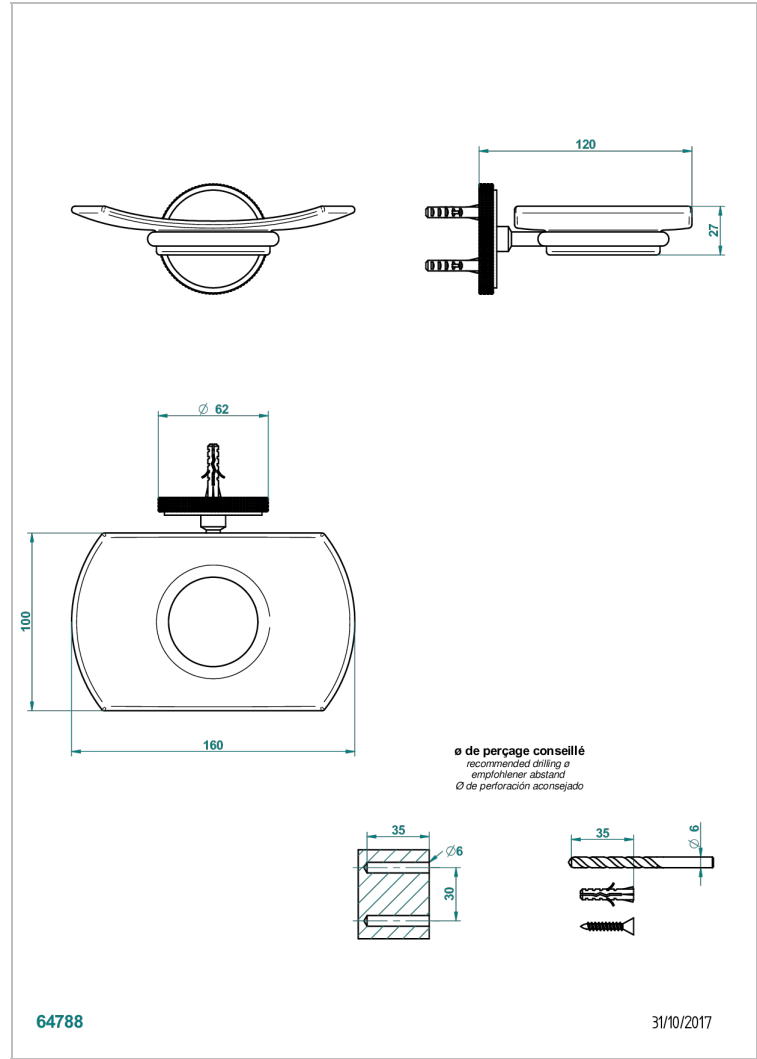

# SYSTEM DIAMOND METAL

G9C-500

Glass soap dish, wall mounted

THG<sup>®</sup>  
PARIS

## CHARACTERISTIC

- System Diamond Metal
- Glass soap dish, wall mounted