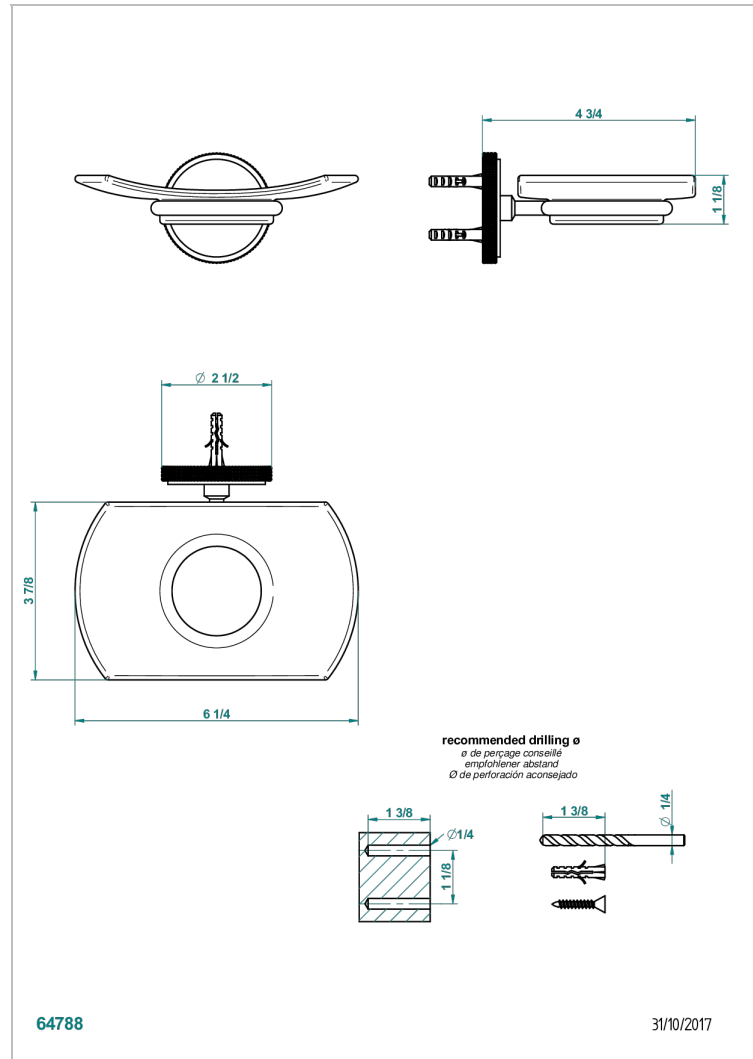

SYSTEM DIAMOND METAL

G9C-500

Glass soap dish, wall mounted

THG[®]
PARIS

CHARACTERISTIC

- System Diamond Metal
- Glass soap dish, wall mounted

AVAILABLE FINITIONS

Black ceram - D30
Blush PVD - H62
Brass color PVD - H49
Brown bronze color PVD - F33
Chrome polished - A02
Copper antique matt, coated - H07