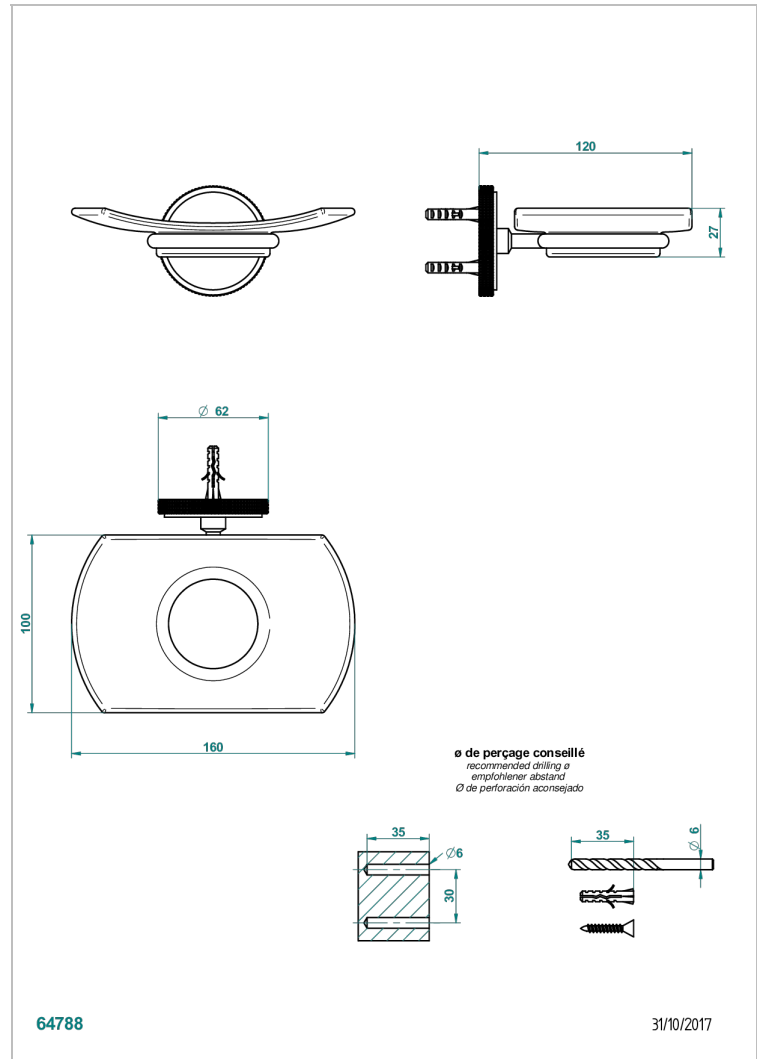

# SYSTEM DIAMOND METAL

G9C-500

Wall mounted glass soap dish

THG<sup>®</sup>  
PARIS

## CHARACTERISTIC

- System Diamond Metal
- Wall mounted glass soap dish