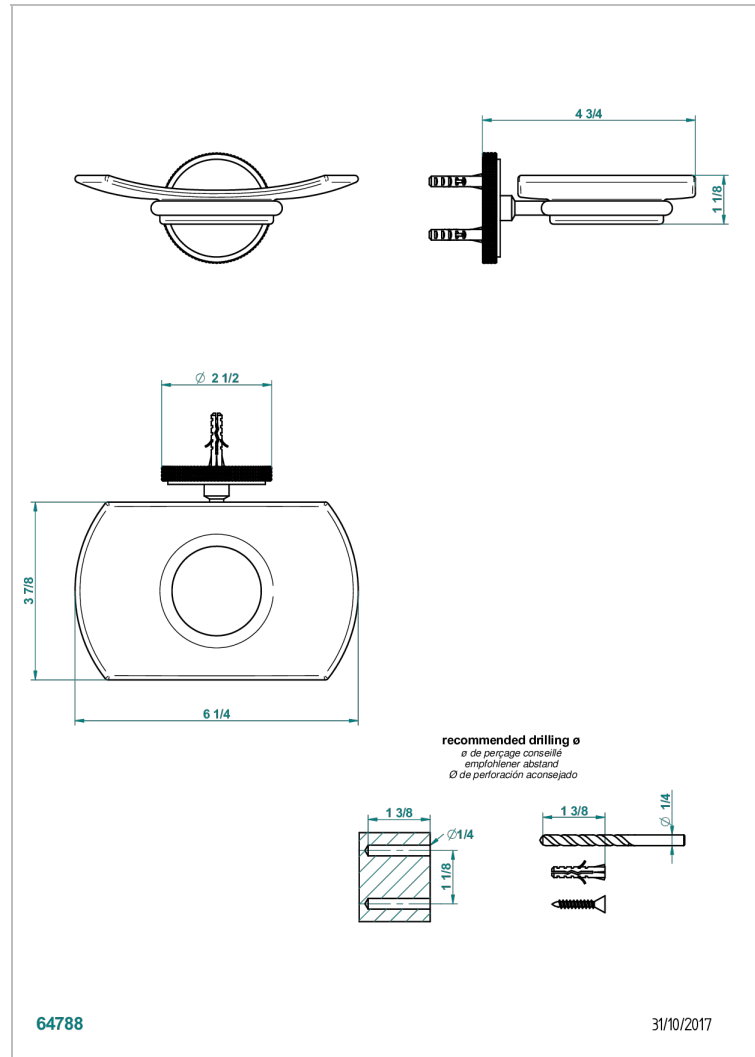

# SYSTEM DIAMOND METAL

G9C-500

Wall mounted glass soap dish

THG<sup>®</sup>  
PARIS

## CHARACTERISTIC

- System Diamond Metal
- Wall mounted glass soap dish