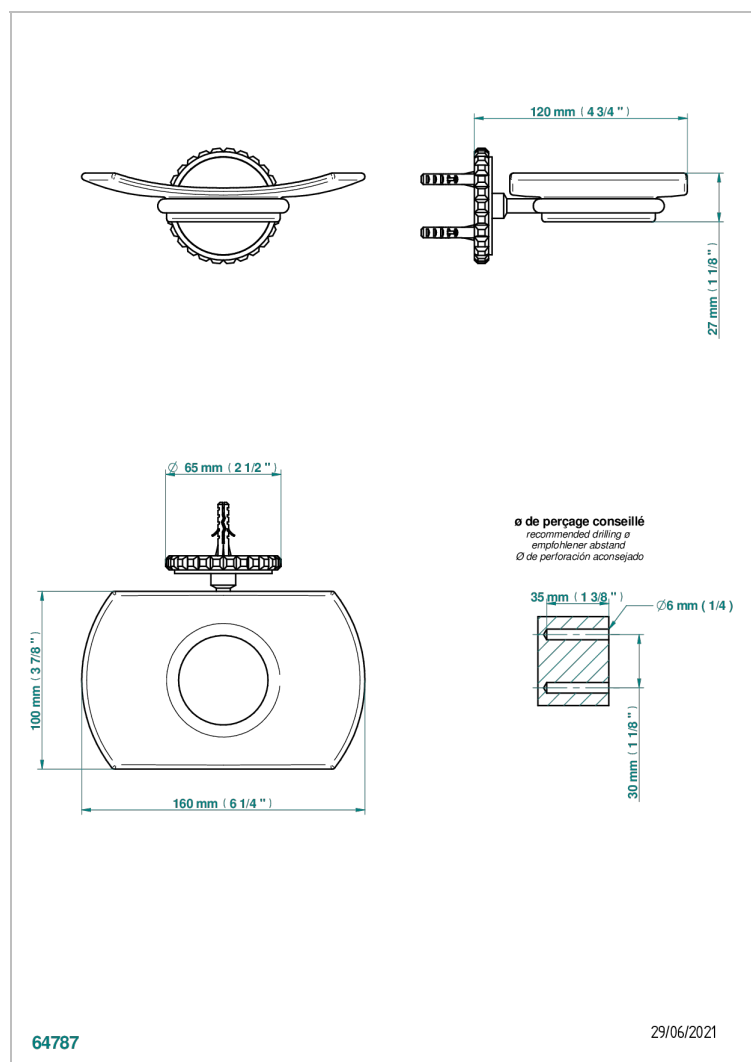

SYSTEM SQUARED METAL WITH LEVER HANDLES

G9F-500

Glass soap dish, wall mounted

CHARACTERISTIC

- System Squared Metal with lever handles
- Glass soap dish, wall mounted

AVAILABLE FINITIONS

Black ceram - D30
Blush PVD - H62
Brass color PVD - H49
Brown bronze color PVD - F33
Chrome polished - A02
Copper antique matt, coated - H07