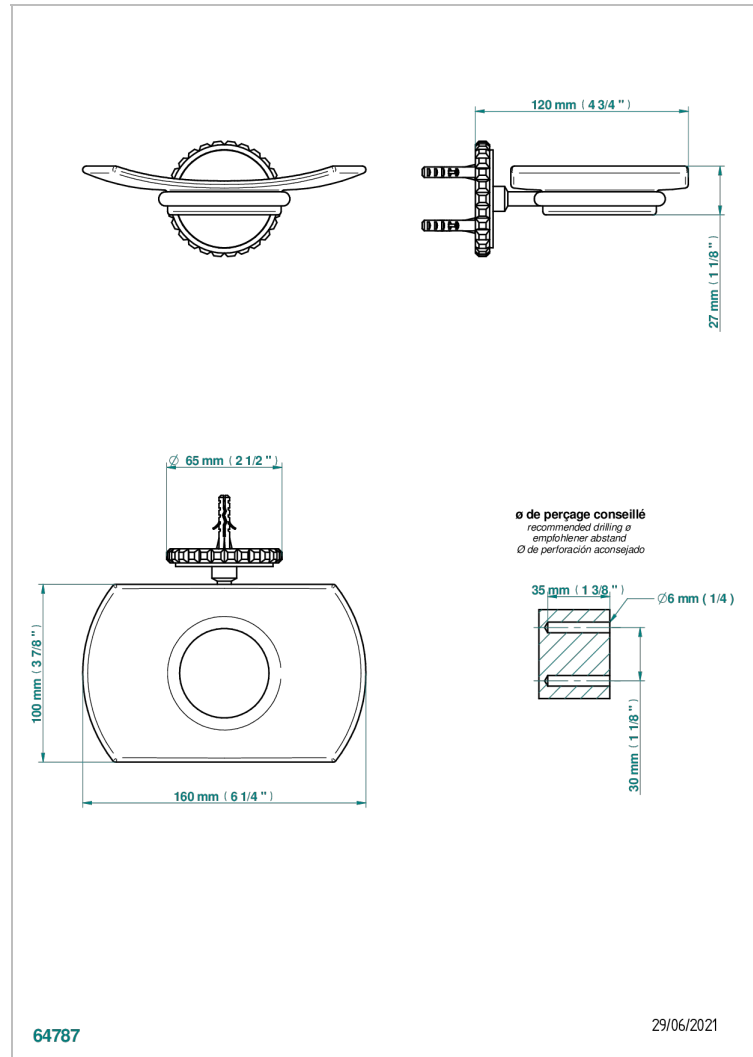

# SYSTEM SQUARED METAL

G9E-500

Glass soap dish, wall mounted

THG<sup>®</sup>  
PARIS

## CHARACTERISTIC

- System Squared Metal
- Glass soap dish, wall mounted