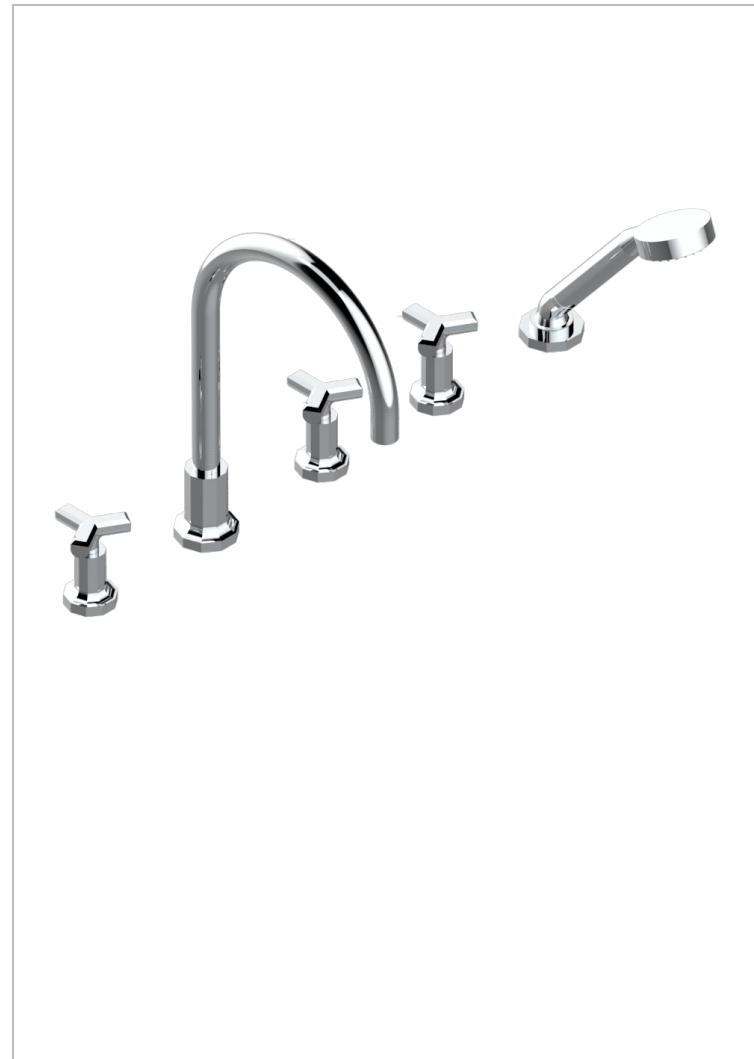

LES ONDES

G8A-1132SGUS

THG[®]
PARIS

Roman tub set with 2 x 3/4" valves and rim mounted ceramic mixer with progressive cartridge and handshower

CHARACTERISTIC

- Les Ondes
- Roman tub set with 2 x 3/4" valves and rim mounted ceramic mixer with progressive cartridge and handshower

AVAILABLE FINITIONS

Black ceram - D30
Blush PVD - H62
Brass color PVD - H49
Brown bronze color PVD - F33
Chrome polished - A02
Chrome polished / gold polished - G02

Copper antique matt, coated - H07
Gold color PVD - H52
Gold mat - F07
Gold polished - F01
Graphite PVD - H64
Light coated bronze - D01

Matt Umber PVD - H67
Matt blush PVD - H60
Matt brass color PVD - H50
Matt brown bronze color PVD - F34
Matt chrome (American satin) - C02
Matt gold color PVD - H53

Matt graphite PVD - H65
Matt nickel (American satin) - C01
Matt nickel color PVD - H56
Natural smoked Brass - A13
Nickel antique / Sovereign - H28
Nickel color PVD - H55

Nickel polished - B01
Soft gold - F30
Soft matt gold - F31
Umber PVD - H66