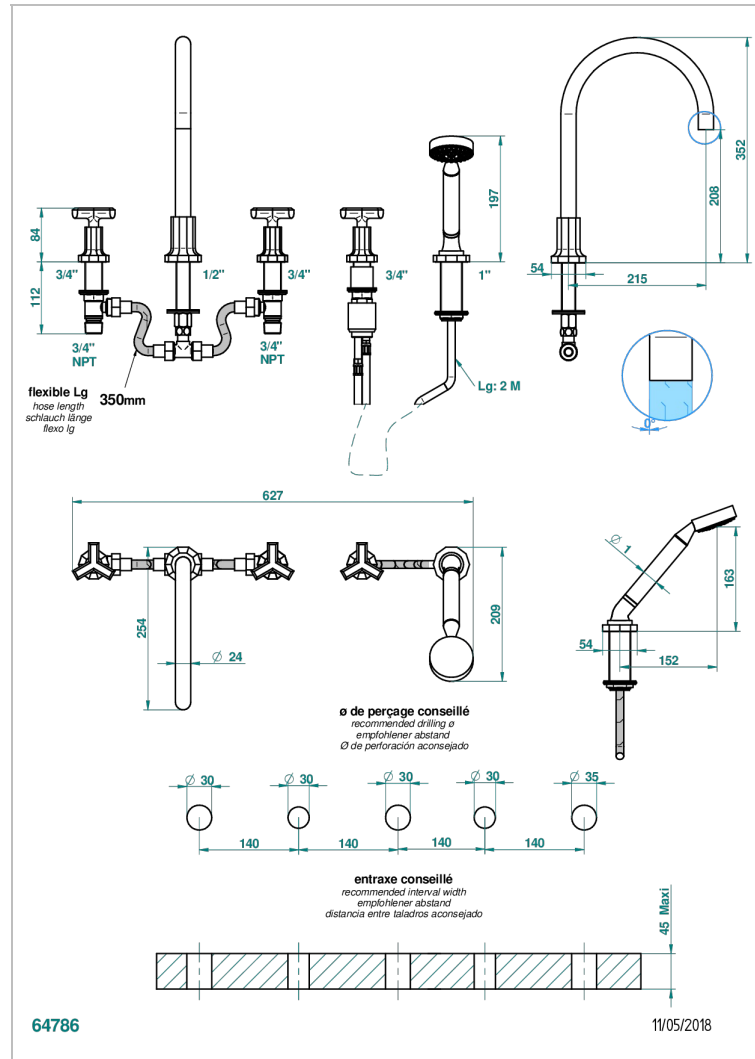

LES ONDES

G8A-1132SGUS

THG[®]
PARIS

Roman tub set with 2 x 3/4" valves and rim mounted ceramic mixer with progressive cartridge and handshower

CHARACTERISTIC

- Les Ondes
- Roman tub set with 2 x 3/4" valves and rim mounted ceramic mixer with progressive cartridge and handshower