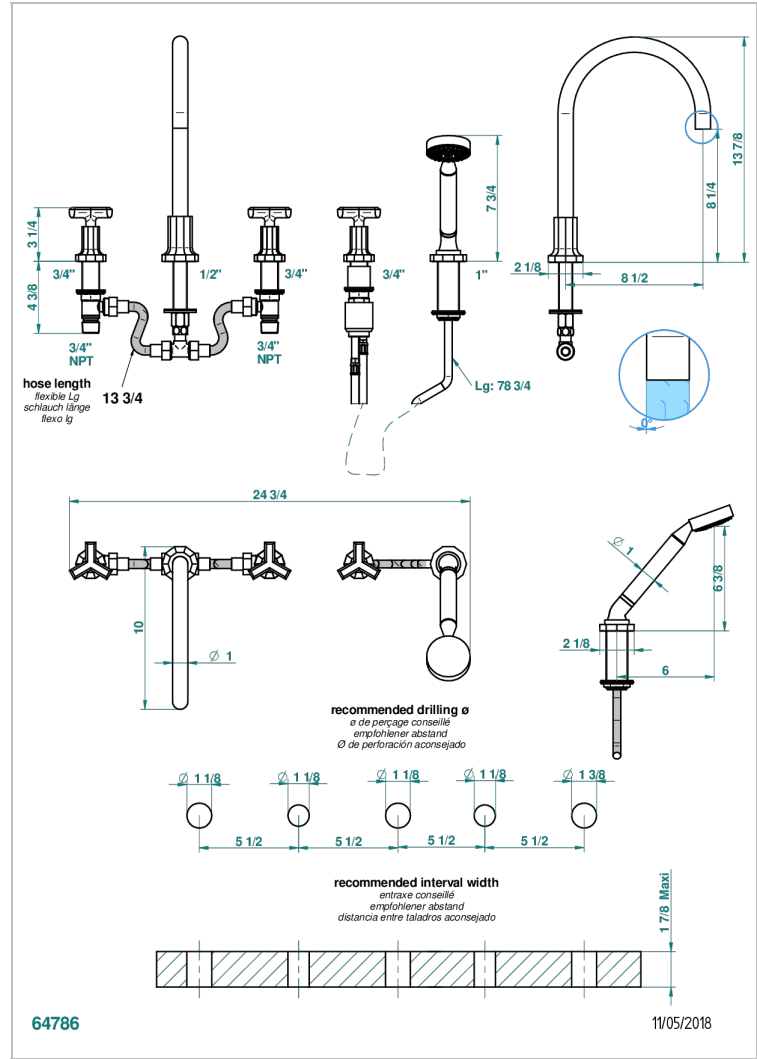

LES ONDES

G8A-1132SGUS

THG[®]
PARIS

Roman tub set with 2 x 3/4" valves and rim mounted ceramic mixer with progressive cartridge and handshower

CHARACTERISTIC

- Les Ondes
- Roman tub set with 2 x 3/4" valves and rim mounted ceramic mixer with progressive cartridge and handshower

Nickel polished - B01
Soft gold - F30
Soft matt gold - F31
Umber PVD - H66