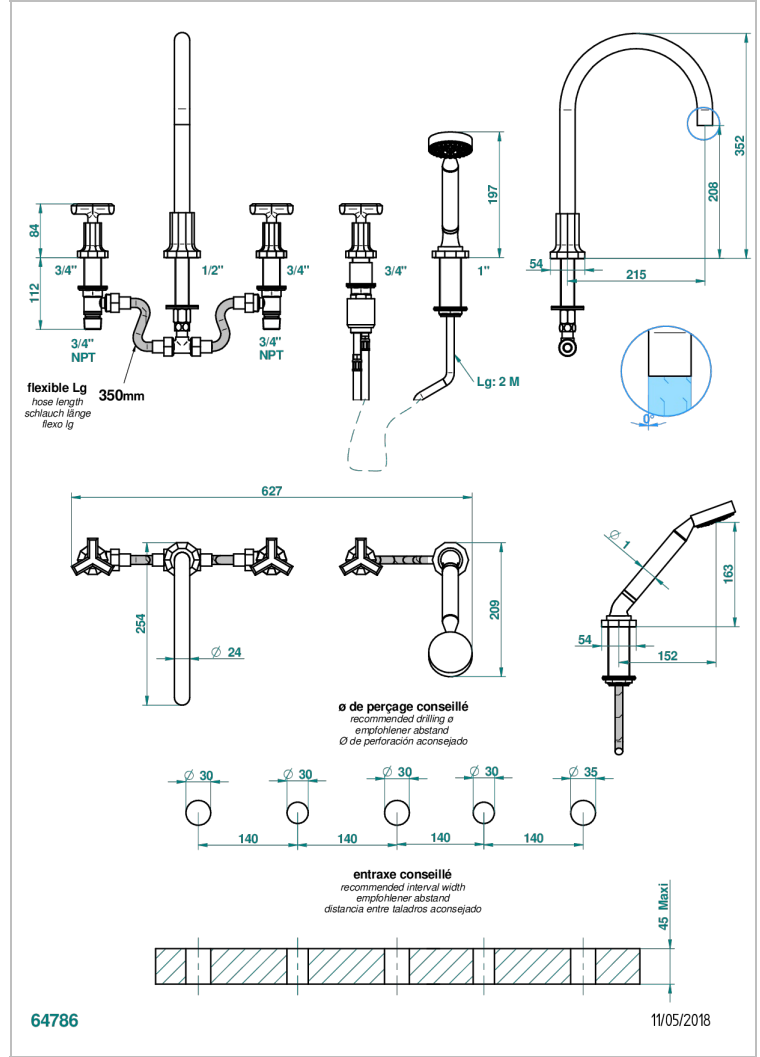

5-hole bath/shower mixer with super goliath spout, 2 x 3/4" valves, and rim mounted handshower supplied by progressive cartridge mixer

CHARACTERISTIC

- Les Ondes
- 5-hole bath/shower mixer with super goliath spout, 2 x 3/4" valves, and rim mounted handshower supplied by progressive cartridge mixer

AVAILABLE FINITIONS

Antique nickel - H28
Black ceram - D30
Blush PVD - H62
Brass color PVD - H49
Brown bronze color PVD - F33
Gold color PVD - H52

Graphite PVD - H64
Lacquered light bronze - D01
Matt Umber PVD - H67
Matt blush PVD - H60
Matt brass color PVD - H50
Matt brown bronze color PVD - F34