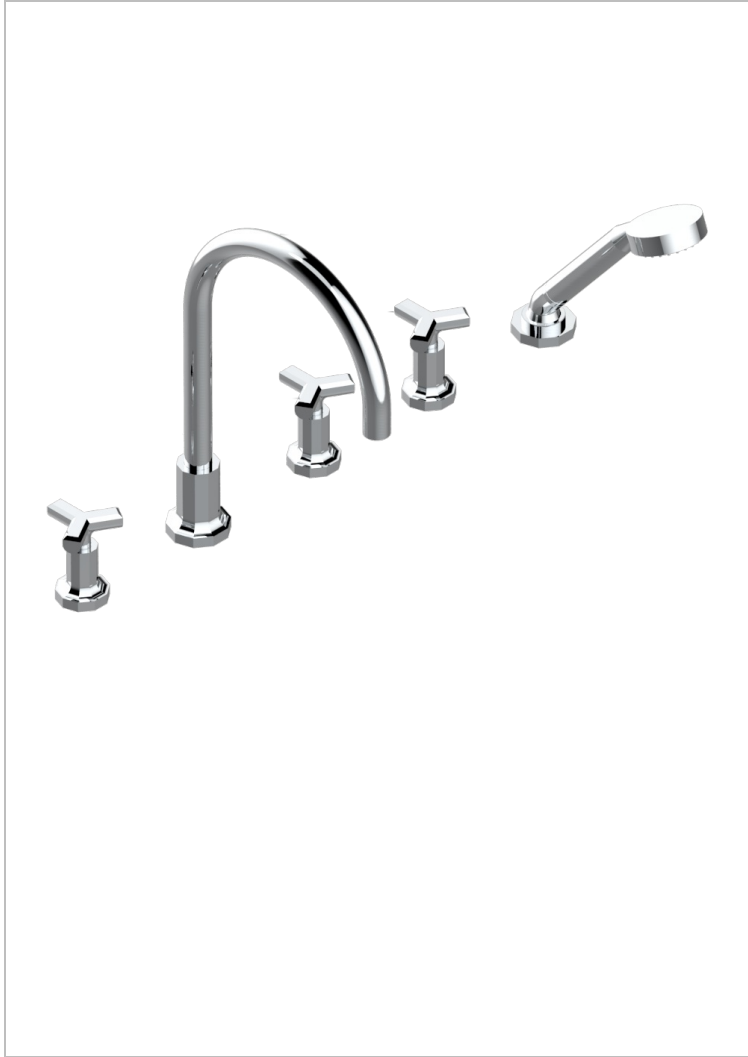

5-hole bath/shower mixer with super goliath spout, 2 x 3/4" valves, and rim mounted handshower supplied by progressive cartridge mixer

CHARACTERISTIC

- Les Ondes
- 5-hole bath/shower mixer with super goliath spout, 2 x 3/4" valves, and rim mounted handshower supplied by progressive cartridge mixer

AVAILABLE FINITIONS

Antique nickel - H28
Black ceram - D30
Blush PVD - H62
Brass color PVD - H49
Brown bronze color PVD - F33
Gold color PVD - H52

Graphite PVD - H64
Lacquered light bronze - D01
Matt Umber PVD - H67
Matt blush PVD - H60
Matt brass color PVD - H50
Matt brown bronze color PVD - F34

Matt chrome - C02
Matt gold - F07
Matt gold color PVD - H53
Matt graphite PVD - H65
Matt nickel (color finish) - C01
Matt nickel color PVD - H56

Natural smoked Brass - A13
Nickel color PVD - H55
Polished chrome (color finish) - A02
Polished chrome / Polished gold (color finish) - G02
Polished gold (color finish) - F01
Polished nickel - B01

Soft gold - F30
Soft matt gold - F31
Umber PVD - H66
Varnished matt antique red copper (color finish) - H07