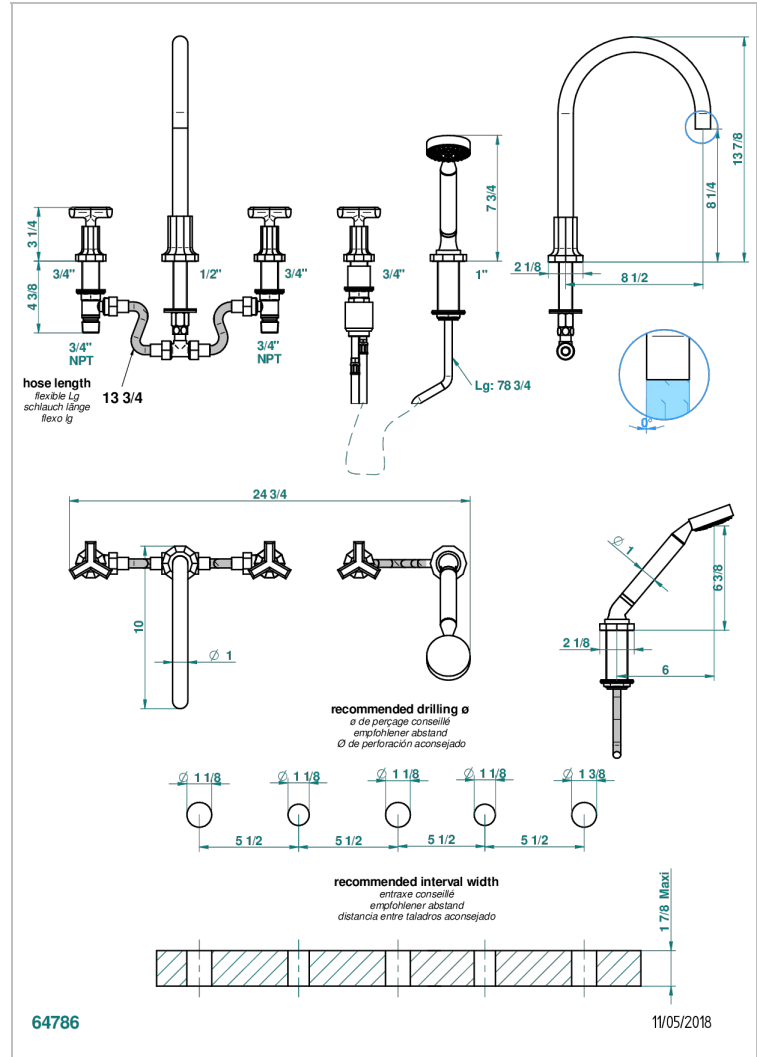

# LES ONDES

G8A-1132SG

THG  
PARIS

5-hole bath/shower mixer with super goliath spout, 2 x 3/4" valves, and rim mounted handshower supplied by progressive cartridge mixer

## CHARACTERISTIC

- Les Ondes
- 5-hole bath/shower mixer with super goliath spout, 2 x 3/4" valves, and rim mounted handshower supplied by progressive cartridge mixer

## AVAILABLE FINITIONS

Antique nickel - H28  
Black ceram - D30  
Blush PVD - H62  
Brass color PVD - H49  
Brown bronze color PVD - F33  
Gold color PVD - H52

Graphite PVD - H64  
Lacquered light bronze - D01  
Matt Umber PVD - H67  
Matt blush PVD - H60  
Matt brass color PVD - H50  
Matt brown bronze color PVD - F34