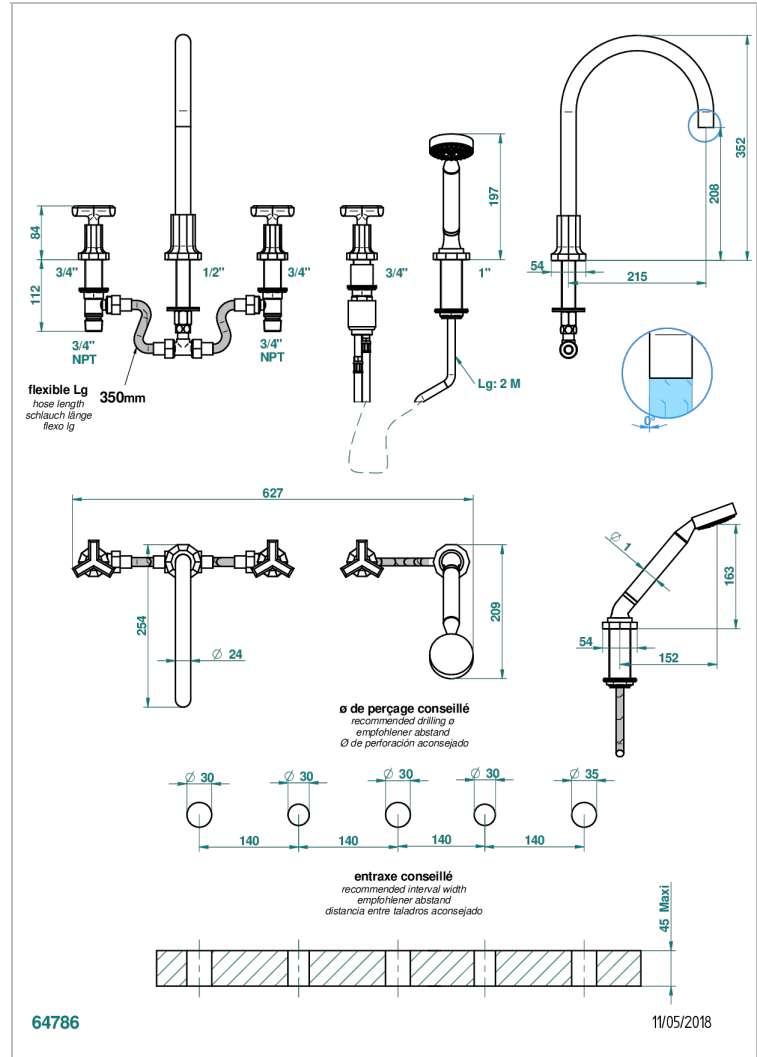

5-hole bath/shower mixer with super goliath spout, 2 x 3/4" valves, and rim mounted handshower supplied by progressive cartridge mixer

CHARACTERISTIC

- Les Ondes
- 5-hole bath/shower mixer with super goliath spout, 2 x 3/4" valves, and rim mounted handshower supplied by progressive cartridge mixer

AVAILABLE FINITIONS

Antique nickel - H28
Black ceram - D30
Blush PVD - H62
Brass color PVD - H49
Brown bronze color PVD - F33
Gold color PVD - H52

Graphite PVD - H64
Lacquered light bronze - D01
Matt Umber PVD - H67
Matt blush PVD - H60
Matt brass color PVD - H50
Matt brown bronze color PVD - F34