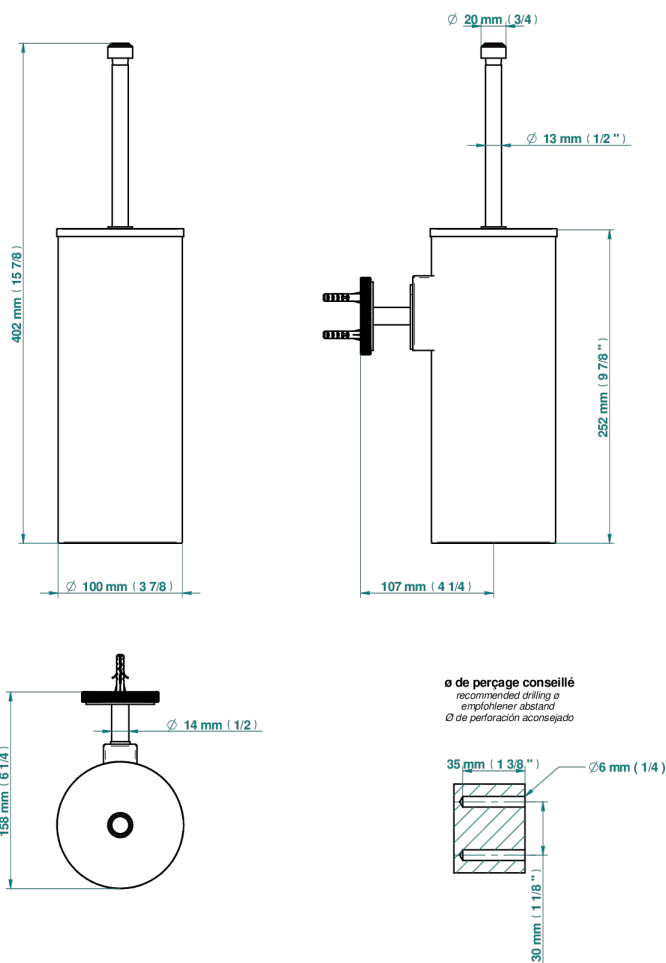

SYSTEM DIAMOND METAL WITH LEVER HANDLES

G9D-4720C

Metal toilet brush holder with brush with cover wall mounted

64784

08/12/2020

CHARACTERISTIC

- System Diamond Metal with lever handles
- Metal toilet brush holder with brush with cover wall mounted