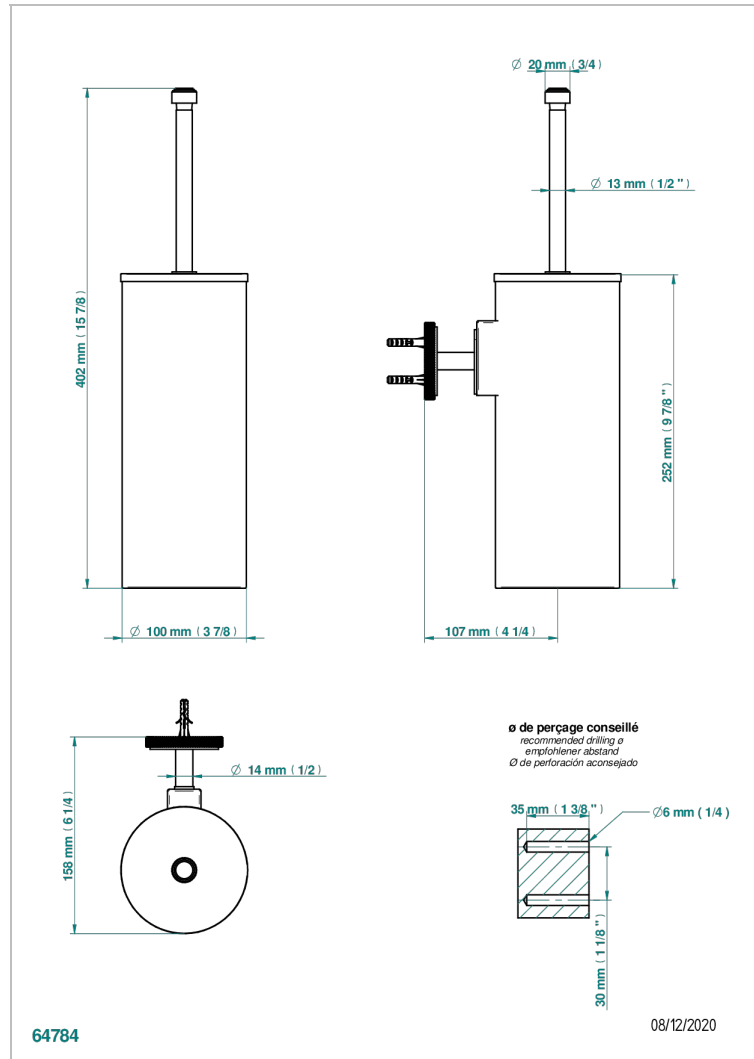

SYSTEM DIAMOND METAL

G9C-4720C

Metal toilet brush holder with brush with cover wall mounted

CHARACTERISTIC

- System Diamond Metal
- Metal toilet brush holder with brush with cover wall mounted

AVAILABLE FINITIONS