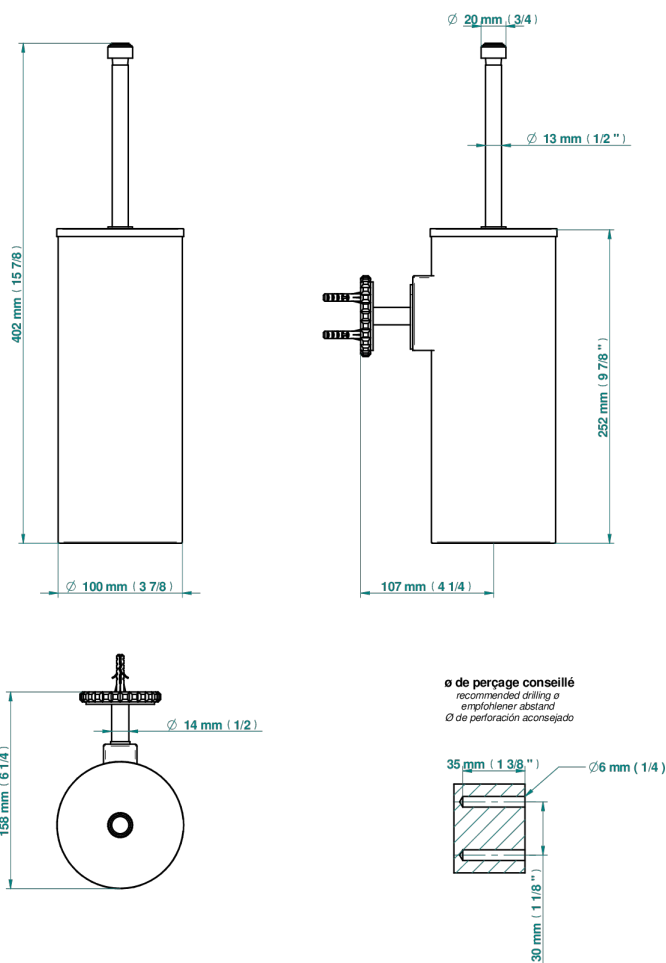

# SYSTEM CRYSTAL WITH LEVER

G9K-4720C

Wall mounted WC brush with cover and metal holder

64783

08/12/2020

## CHARACTERISTIC

- System Crystal with lever
- Wall mounted WC brush with cover and metal holder