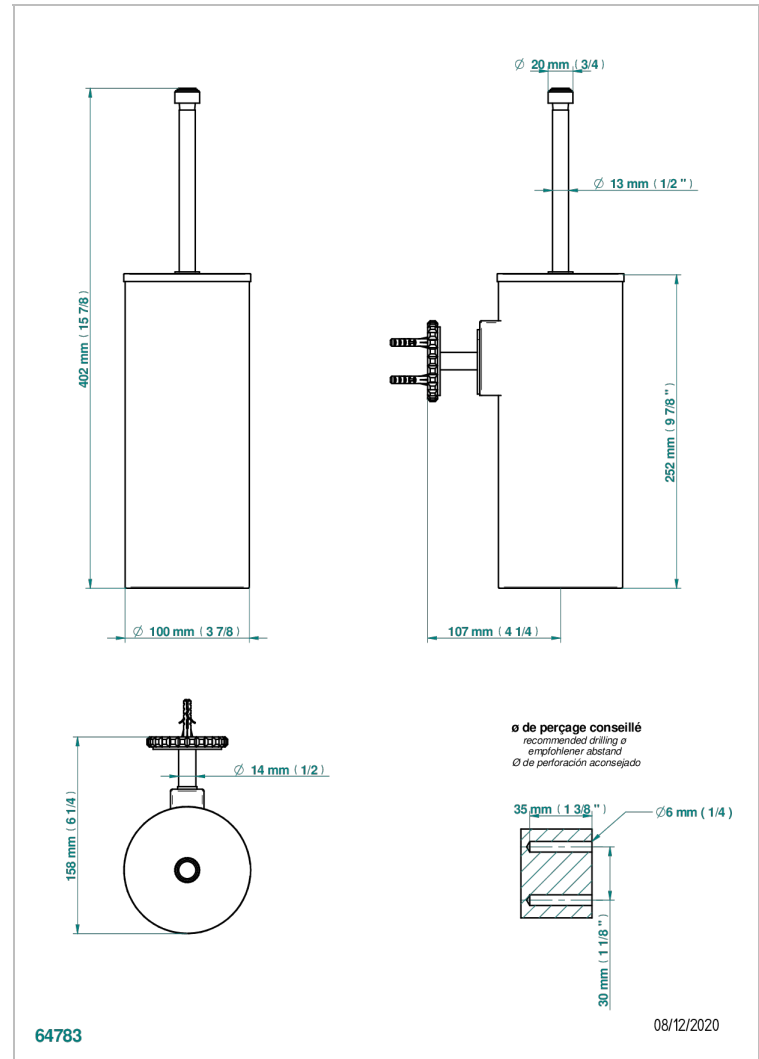

SYSTEM CRYSTAL

G9J-4720C

Wall mounted WC brush with cover and metal holder

CHARACTERISTIC

- System Crystal
- Wall mounted WC brush with cover and metal holder

AVAILABLE FINITIONS

Antique nickel - H28
Black ceram - D30
Blush PVD - H62
Brass color PVD - H49
Brown bronze color PVD - F33
Gold color PVD - H52

Nickel color PVD - H55
Polished chrome (color finish) - A02
Polished gold (color finish) - F01
Polished nickel - B01
Soft gold - F30
Soft matt gold - F31

Umber PVD - H66
Varnished matt antique red copper (color finish) - H07