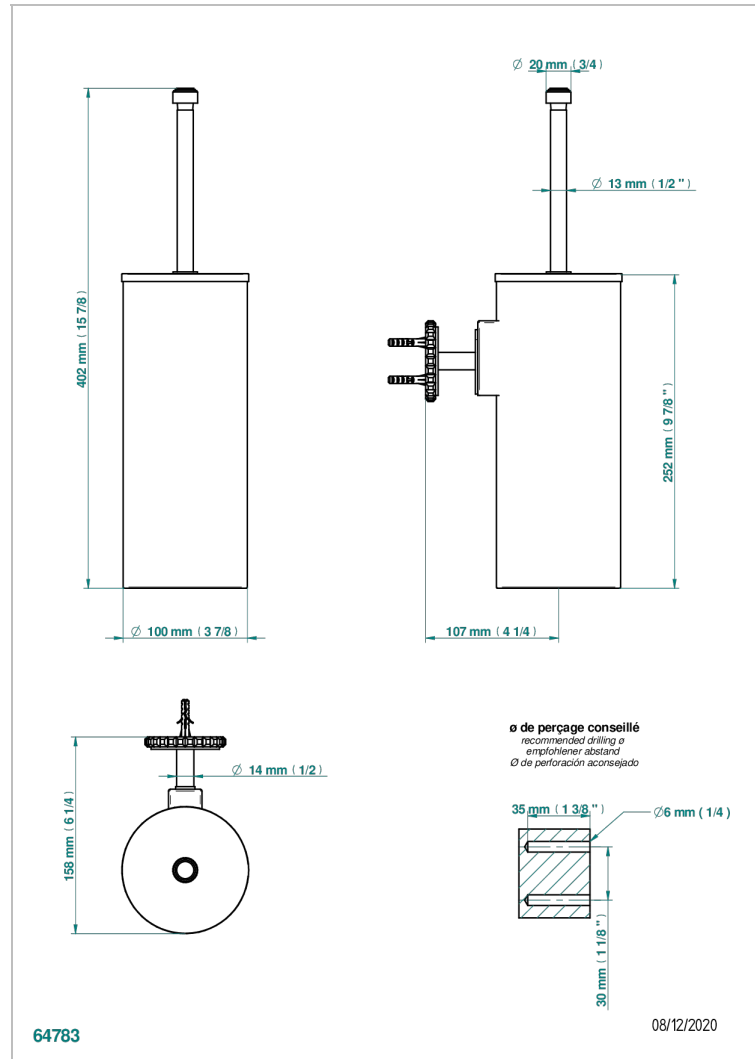

# SYSTEM SQUARED METAL

G9E-4720C

Metal toilet brush holder with brush with cover wall mounted

## CHARACTERISTIC

- System Squared Metal
- Metal toilet brush holder with brush with cover wall mounted