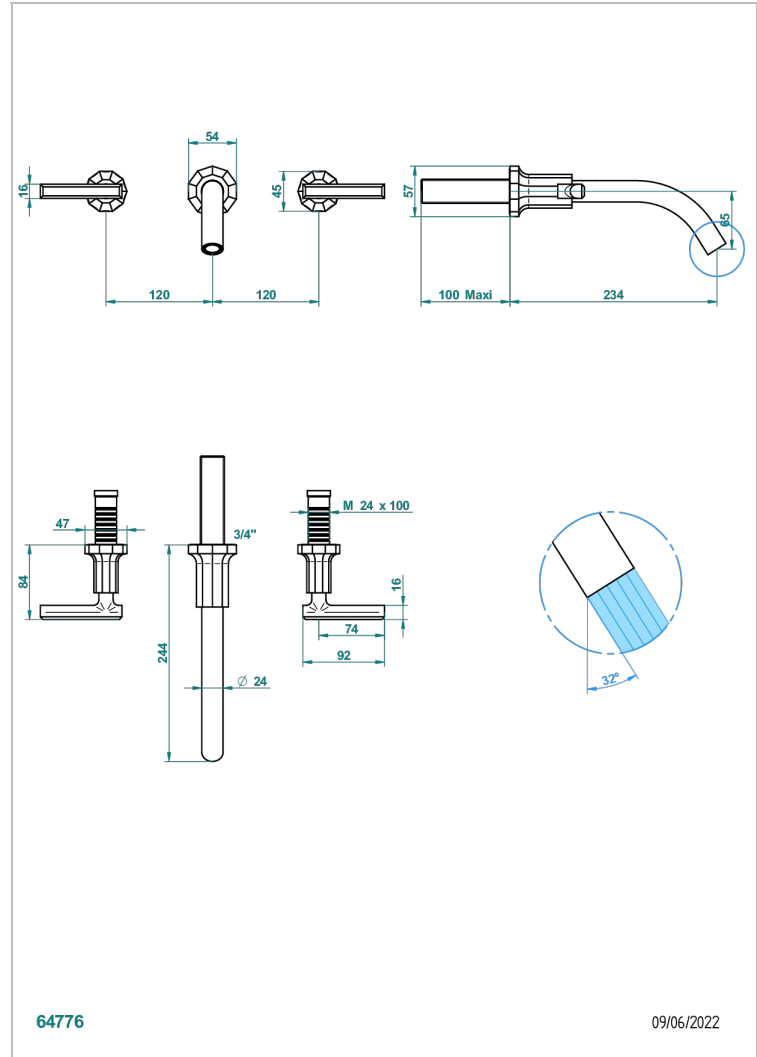

LES ONDES WITH LEVER

G8B-40GB

Trim only for wall mounted 3-hole basin mixer

64776

09/06/2022

CHARACTERISTIC

- Les Ondes with lever
- Trim only for wall mounted 3-hole basin mixer

RELATED SKU'S

- Ref. G00-40AC Rough parts for wall mounted 3 hole mixer, cross handle version
- Ref. G00-40AM Rough parts for wall mounted 3 hole mixer, lever handle version

AVAILABLE FINITIONS

Antique nickel - H28
Black ceram - D30
Blush PVD - H62
Brass color PVD - H49
Brown bronze color PVD - F33
Gold color PVD - H52