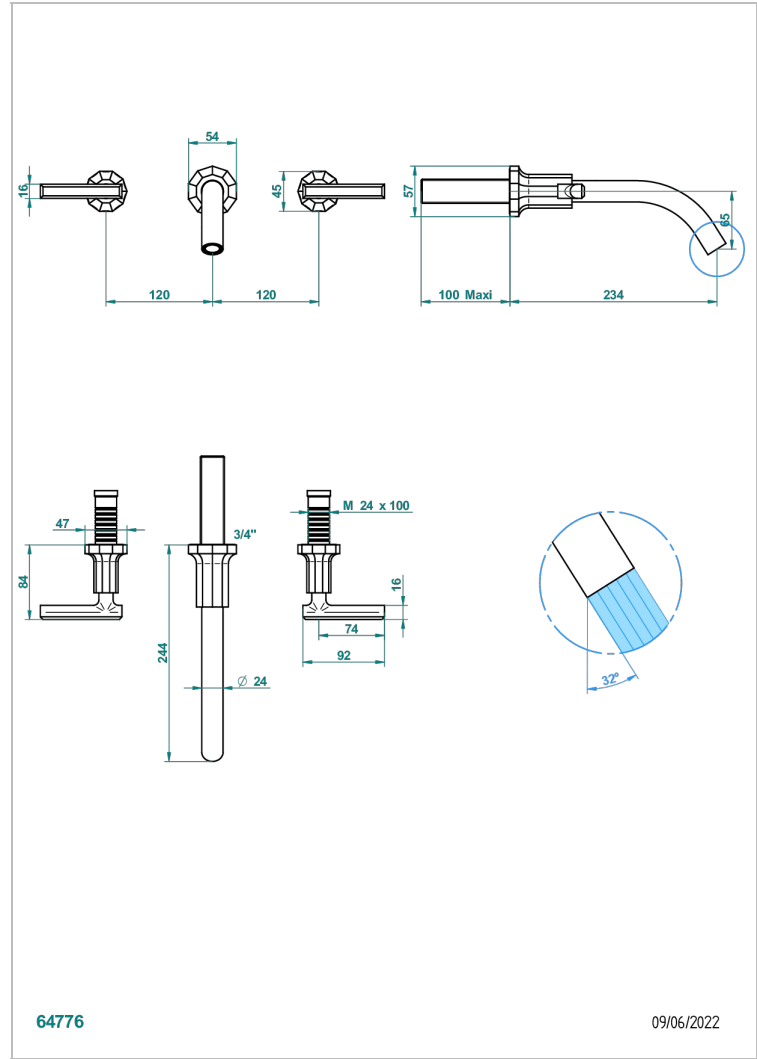

LES ONDES WITH LEVER

G8B-40GB

Trim only for wall mounted 3-hole basin mixer

64776

09/06/2022

CHARACTERISTIC

- Les Ondes with lever
- Trim only for wall mounted 3-hole basin mixer

RELATED SKU'S

- Ref. G00-40AC Rough parts for wall mounted 3 hole mixer, cross handle version
- Ref. G00-40AM Rough parts for wall mounted 3 hole mixer, lever handle version

AVAILABLE FINITIONS

Antique nickel - H28
Black ceram - D30
Blush PVD - H62
Brass color PVD - H49
Brown bronze color PVD - F33
Gold color PVD - H52