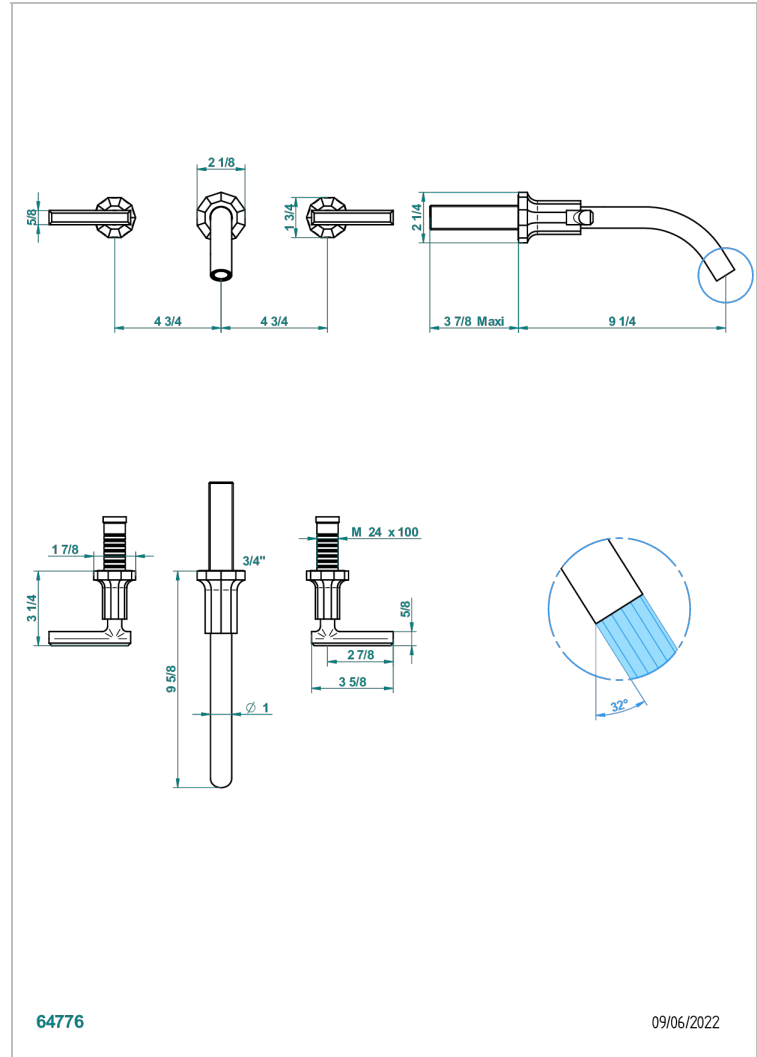

LES ONDES WITH LEVER

G8B-40GB

Trim only for wall mounted 3-hole basin mixer

64776

09/06/2022

CHARACTERISTIC

- Les Ondes with lever
- Trim only for wall mounted 3-hole basin mixer

RELATED SKU'S

- Ref. G00-40AC Rough parts for wall mounted 3 hole mixer, cross handle version
- Ref. G00-40AM Rough parts for wall mounted 3 hole mixer, lever handle version

AVAILABLE FINITIONS

Antique nickel - H28
Black ceram - D30
Blush PVD - H62
Brass color PVD - H49
Brown bronze color PVD - F33
Gold color PVD - H52