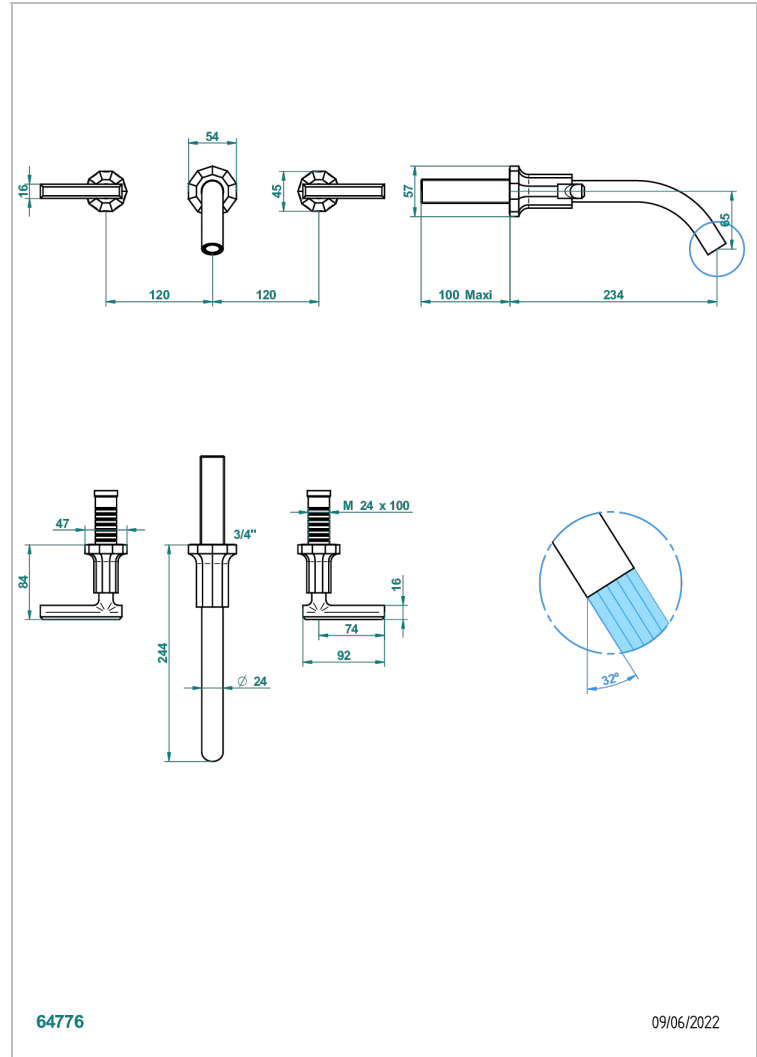

# LES ONDES WITH LEVER

G8B-40GB

Trim only for wall mounted 3-hole basin mixer

64776

09/06/2022

## CHARACTERISTIC

- Les Ondes with lever
- Trim only for wall mounted 3-hole basin mixer

## RELATED SKU'S

- Ref. G00-40AC Rough parts for wall mounted 3 hole mixer, cross handle version
- Ref. G00-40AM Rough parts for wall mounted 3 hole mixer, lever handle version