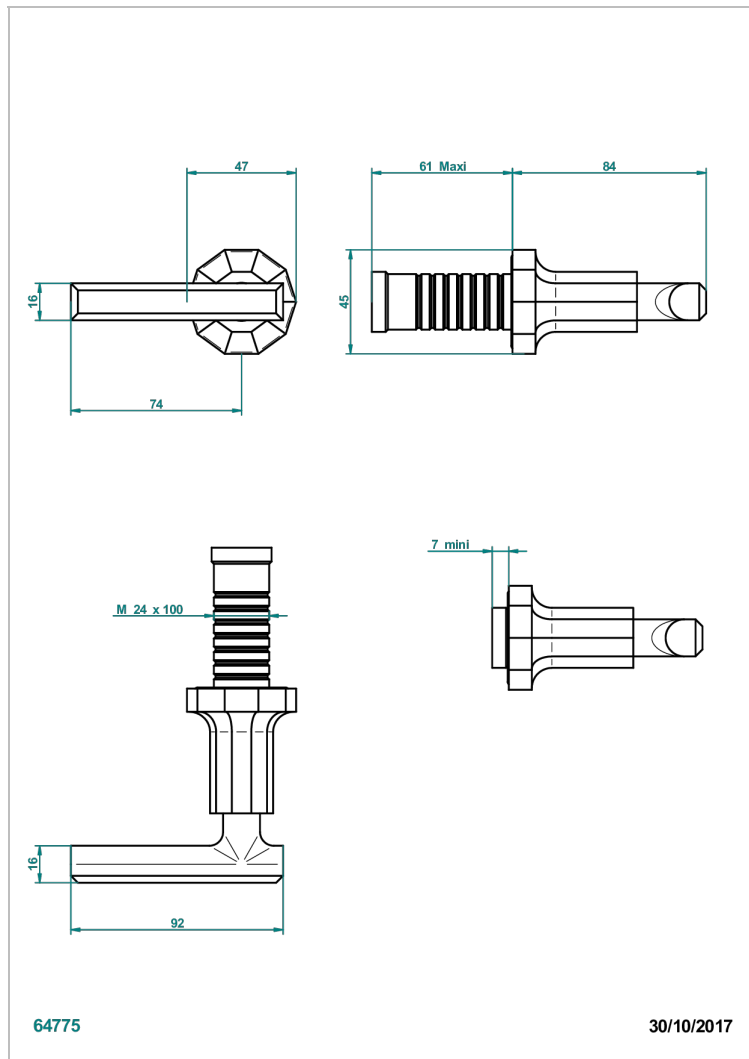

LES ONDES WITH LEVER HANDLES

G8B-30B

Wall volume control 30 & 32 trim

CHARACTERISTIC

- Les Ondes with lever handles
- Wall volume control 30 & 32 trim

RELATED SKU'S

- Ref. G00-32CUSA 3/4" Volume control wall valve with ceramic cartridge
- Ref. G00-32HUSA 3/4" Volume control wall valve with ceramic cartridge counterclockwise
- Ref. G00-30CUSA 1/2" volume control wall valve with ceramic cartridge
- Ref. G00-30HUSA 1/2" Volume control wall valve with ceramic cartridge counterclockwise