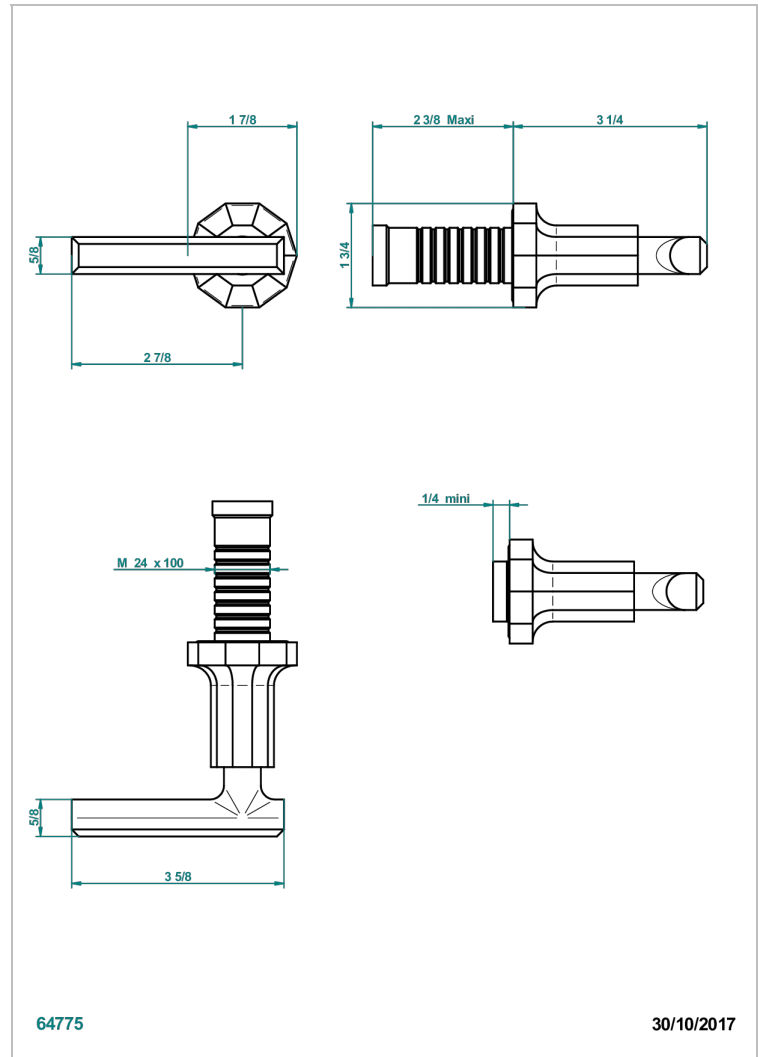

LES ONDES WITH LEVER HANDLES

G8B-30B

Wall volume control 30 & 32 trim

THG[®]
PARIS

CHARACTERISTIC

- Les Ondes with lever handles
- Wall volume control 30 & 32 trim

RELATED SKU'S

- Ref. G00-32CUSA 3/4" Volume control wall valve with ceramic cartridge
- Ref. G00-32HUSA 3/4" Volume control wall valve with ceramic cartridge counterclockwise
- Ref. G00-30CUSA 1/2" volume control wall valve with ceramic cartridge
- Ref. G00-30HUSA 1/2" Volume control wall valve with ceramic cartridge counterclockwise