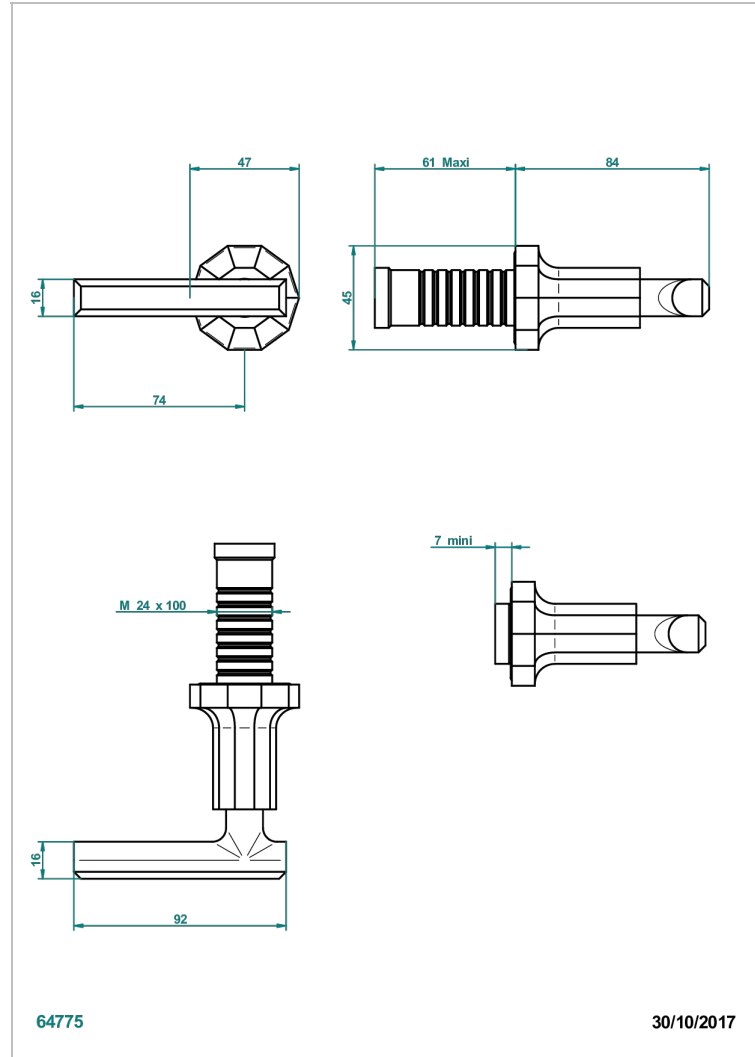

LES ONDES WITH LEVER

G8B-30B

Trim only for wall valve 1/2" ref.30/CA & 30/HA and 3/4" ref.32/CA & 32/HA and diverter ref.50/4VMA

CHARACTERISTIC

- Les Ondes with lever
- Trim only for wall valve 1/2" ref.30/CA & 30/HA and 3/4" ref.32/CA & 32/HA and diverter ref.50/4VMA

RELATED SKU'S

- Ref. G00-30/CA Wall mounted 1/2" valve body with ceramic head, 1/4 turn left - no trim
- Ref. G00-30/HA Wall mounted 1/2" valve body with ceramic head, 1/4 turn right
- Ref. G00-32/CA Wall mounted 3/4" valve with ceramic head, 1/4 turn left - no trim
- Ref. G00-32/HA Wall mounted 3/4" valve body with ceramic head, 1/4 turn right - no trim